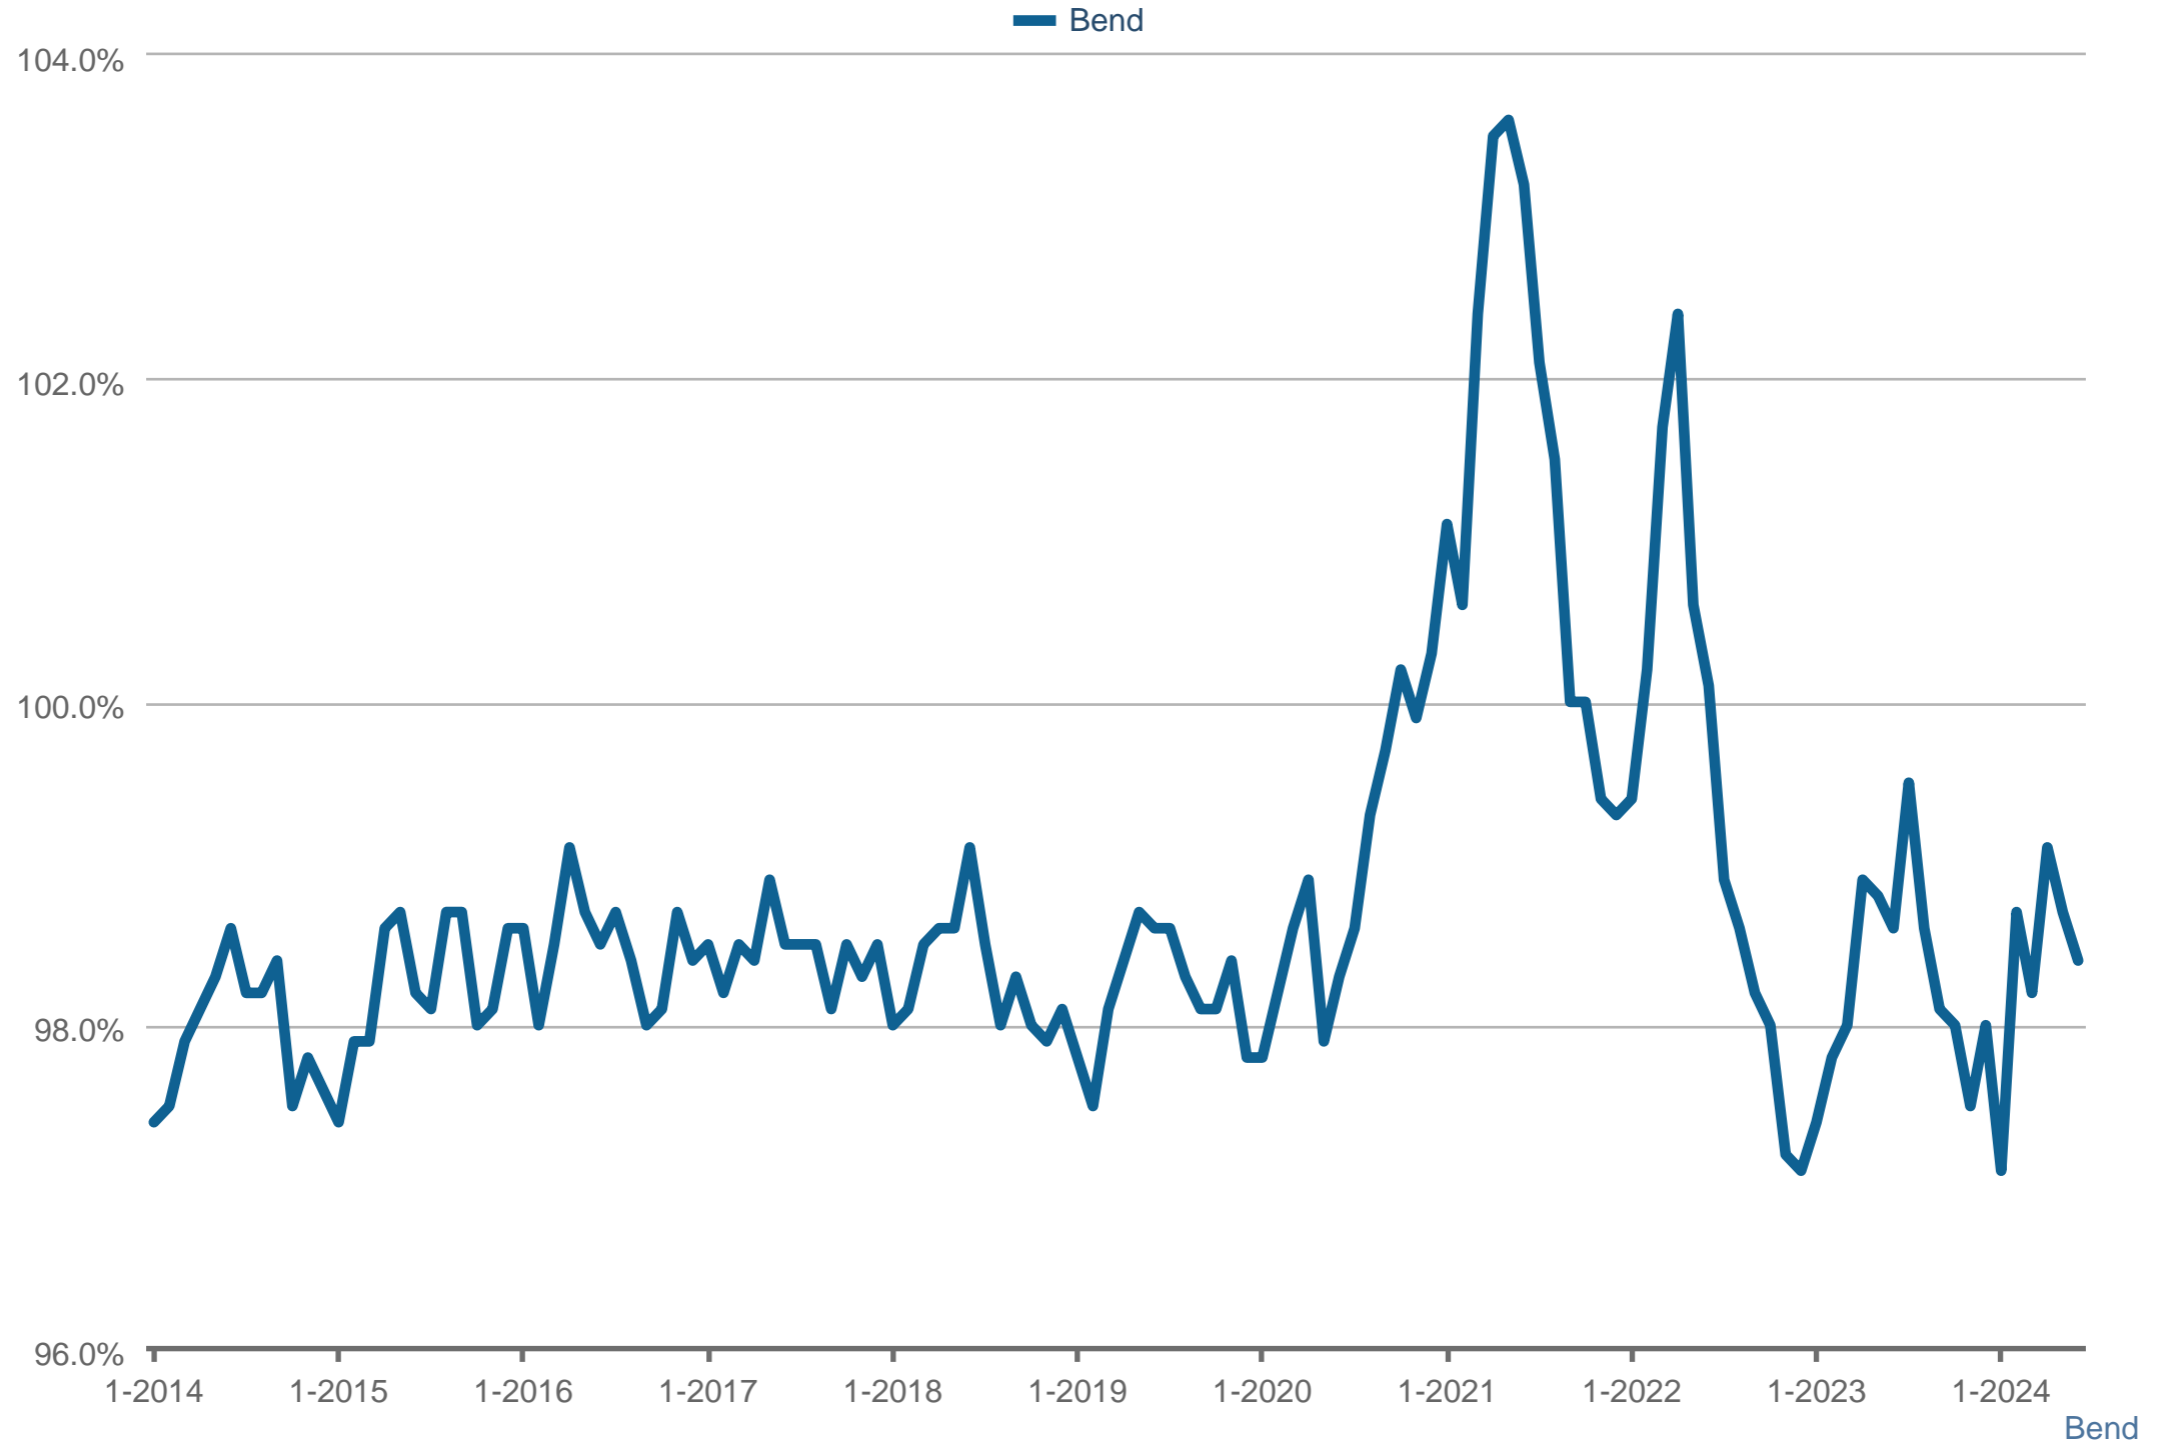

### Average Percent of Last List Price Received

Each data point is one month of activity. Data is from July 16, 2024.

All data is from the Multiple Listing Service of Central Oregon. Data deemed reliable but not guaranteed. InfoSparks © 2024 ShowingTime Plus, LLC.