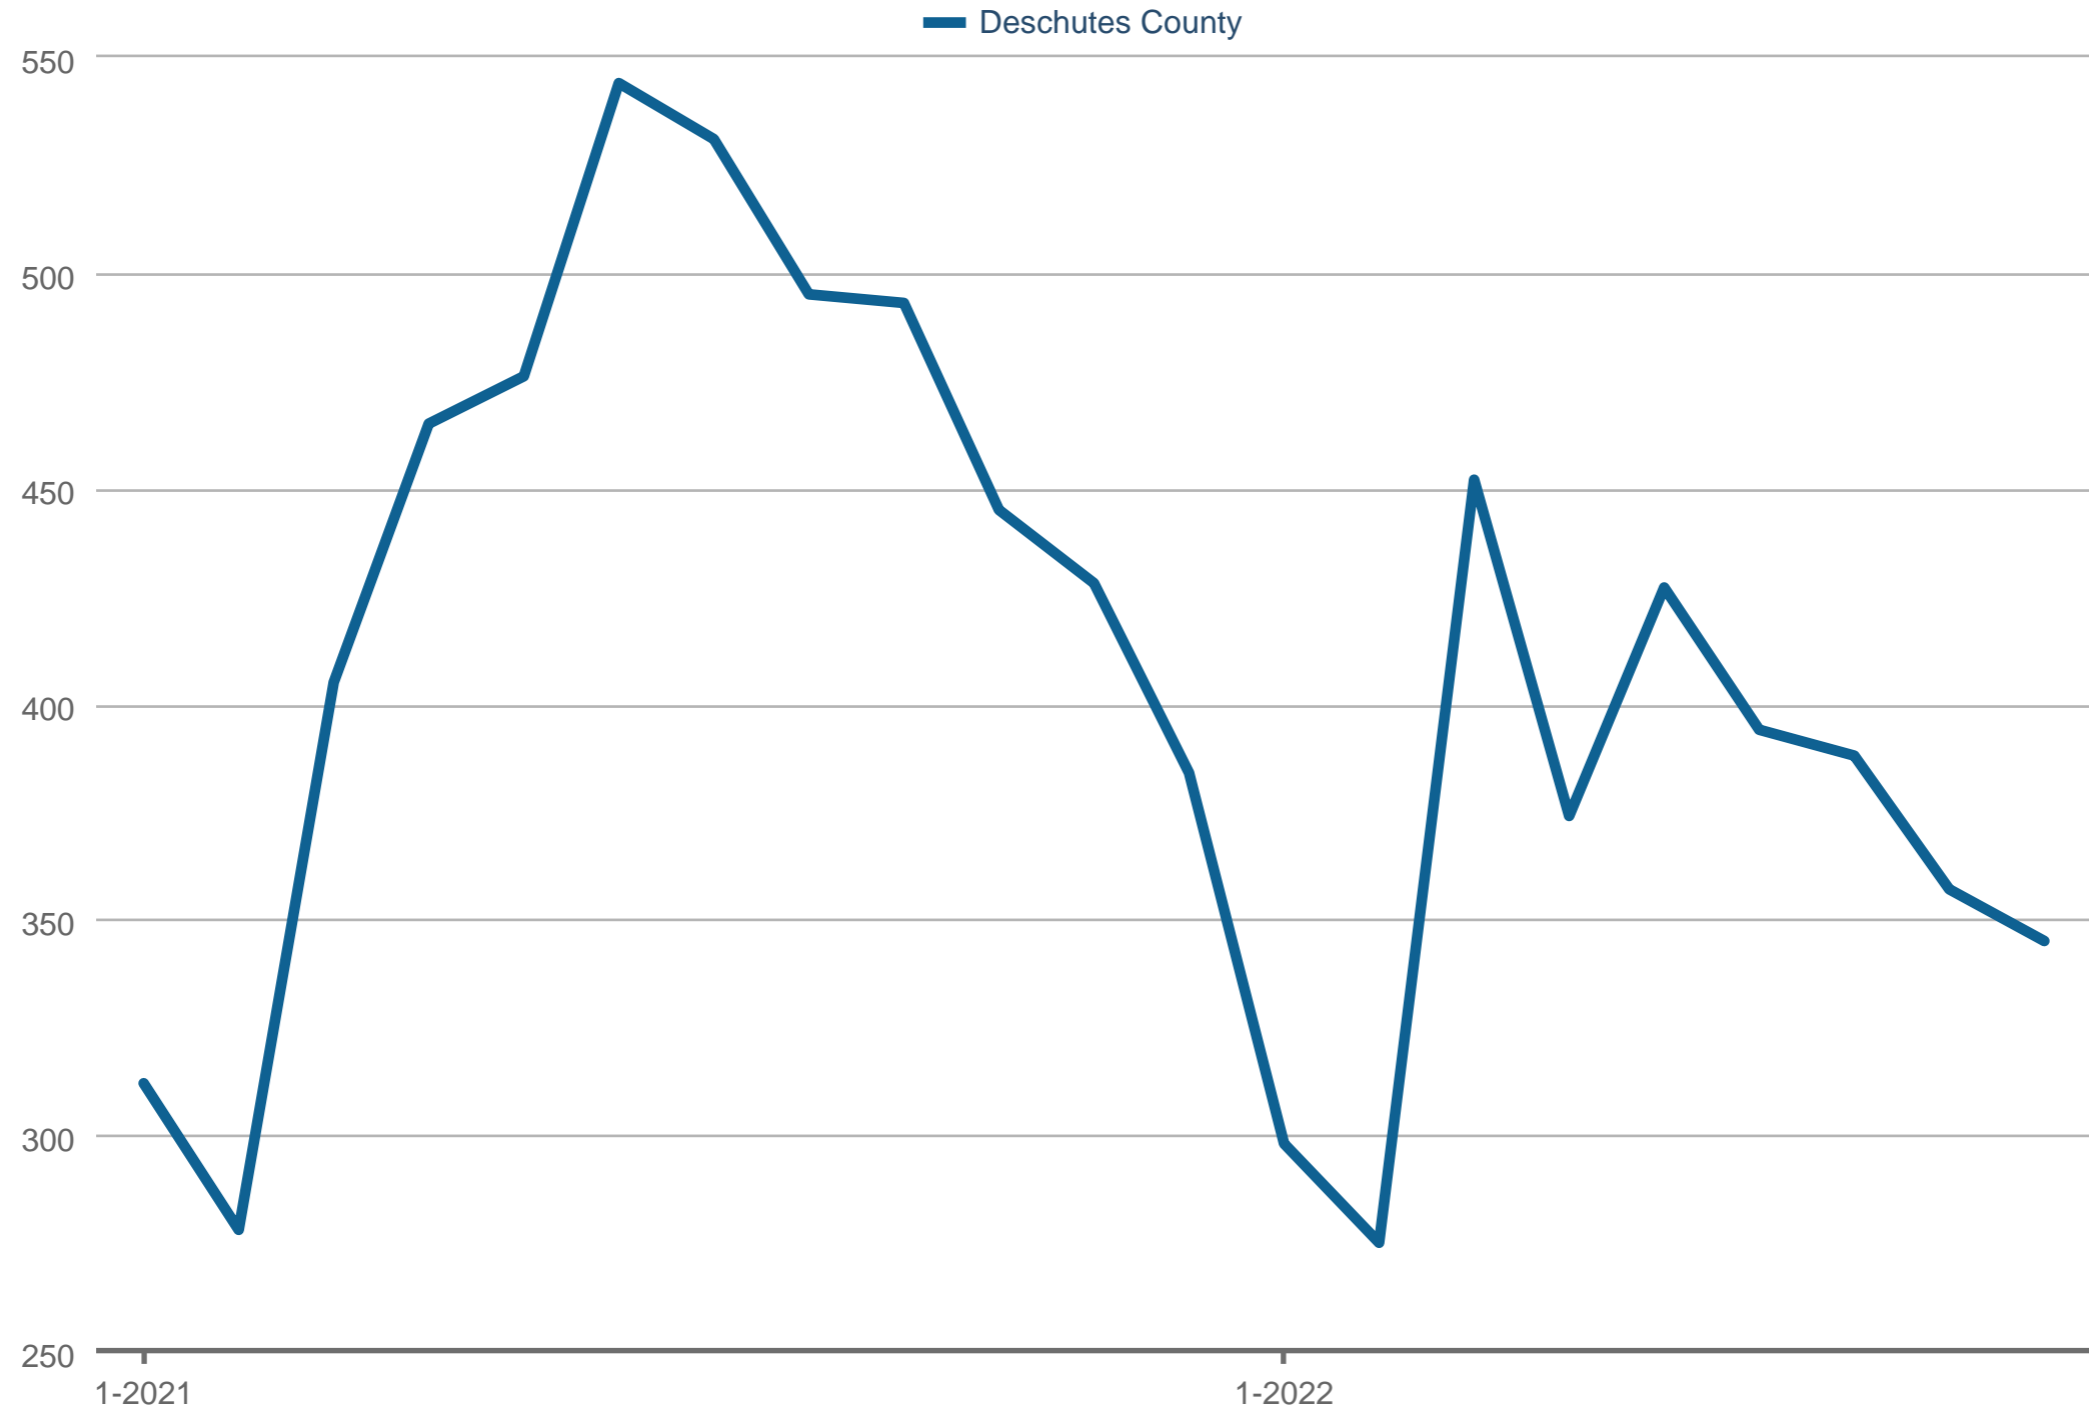

Sold

Deschutes County: Single Family

Each data point is one month of activity. Data is from October 10, 2022.