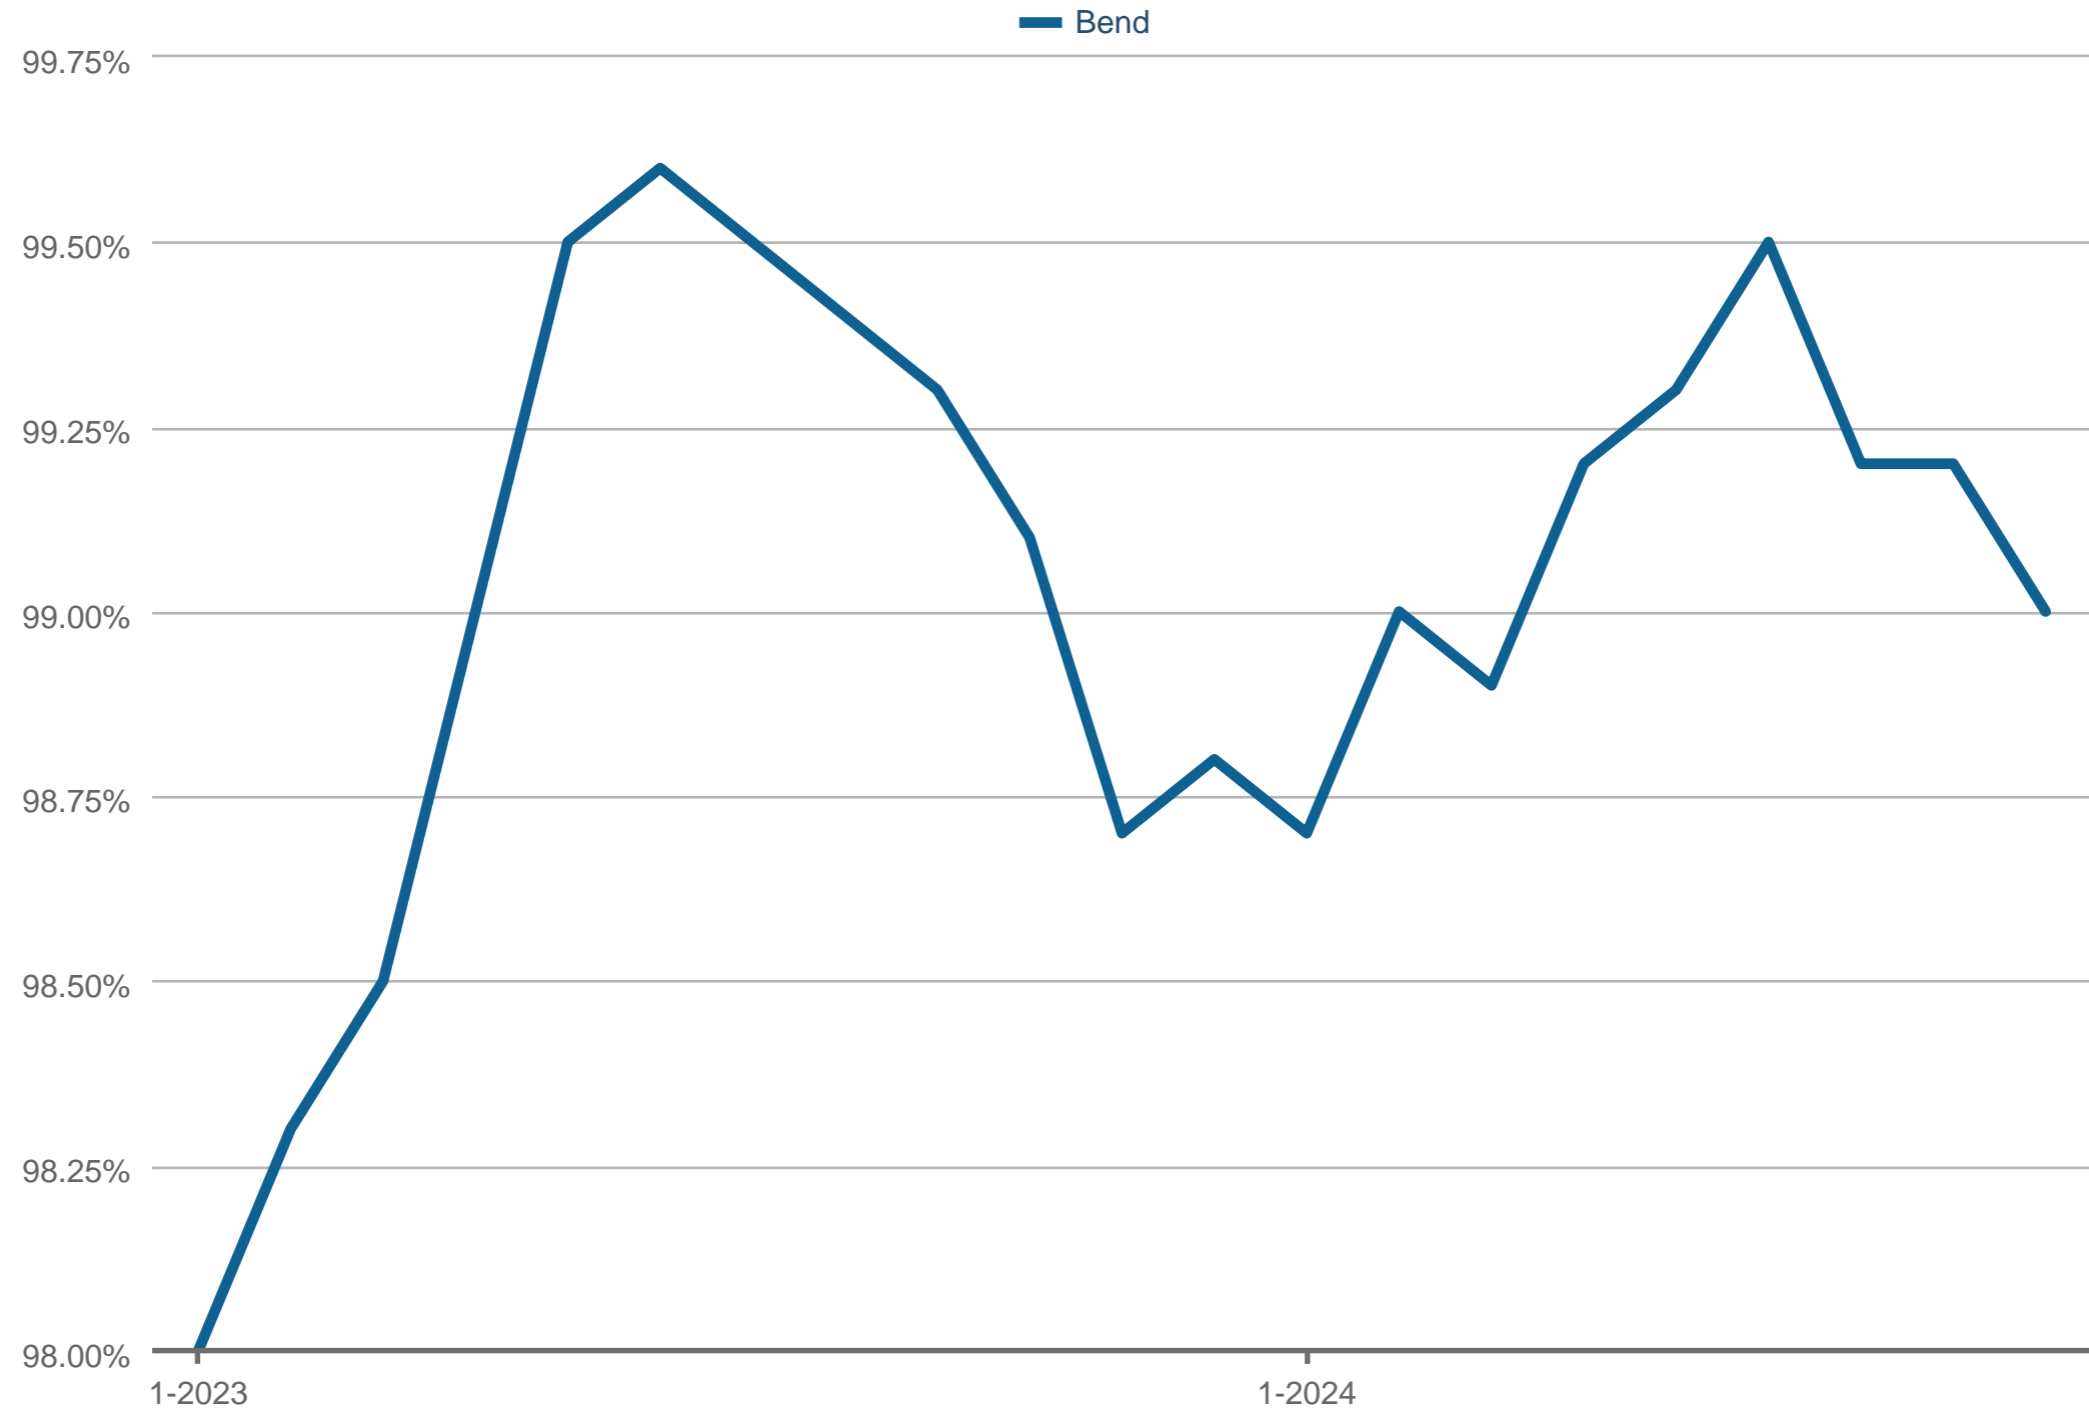

### Average Percent of Last List Price Received

Bend: Single Family, Less Than 1 Acre

Each data point is three months of activity. Data is from October 15, 2024.

All data is from the Multiple Listing Service of Central Oregon. Data deemed reliable but not guaranteed. InfoSparks © 2024 ShowingTime Plus, LLC.