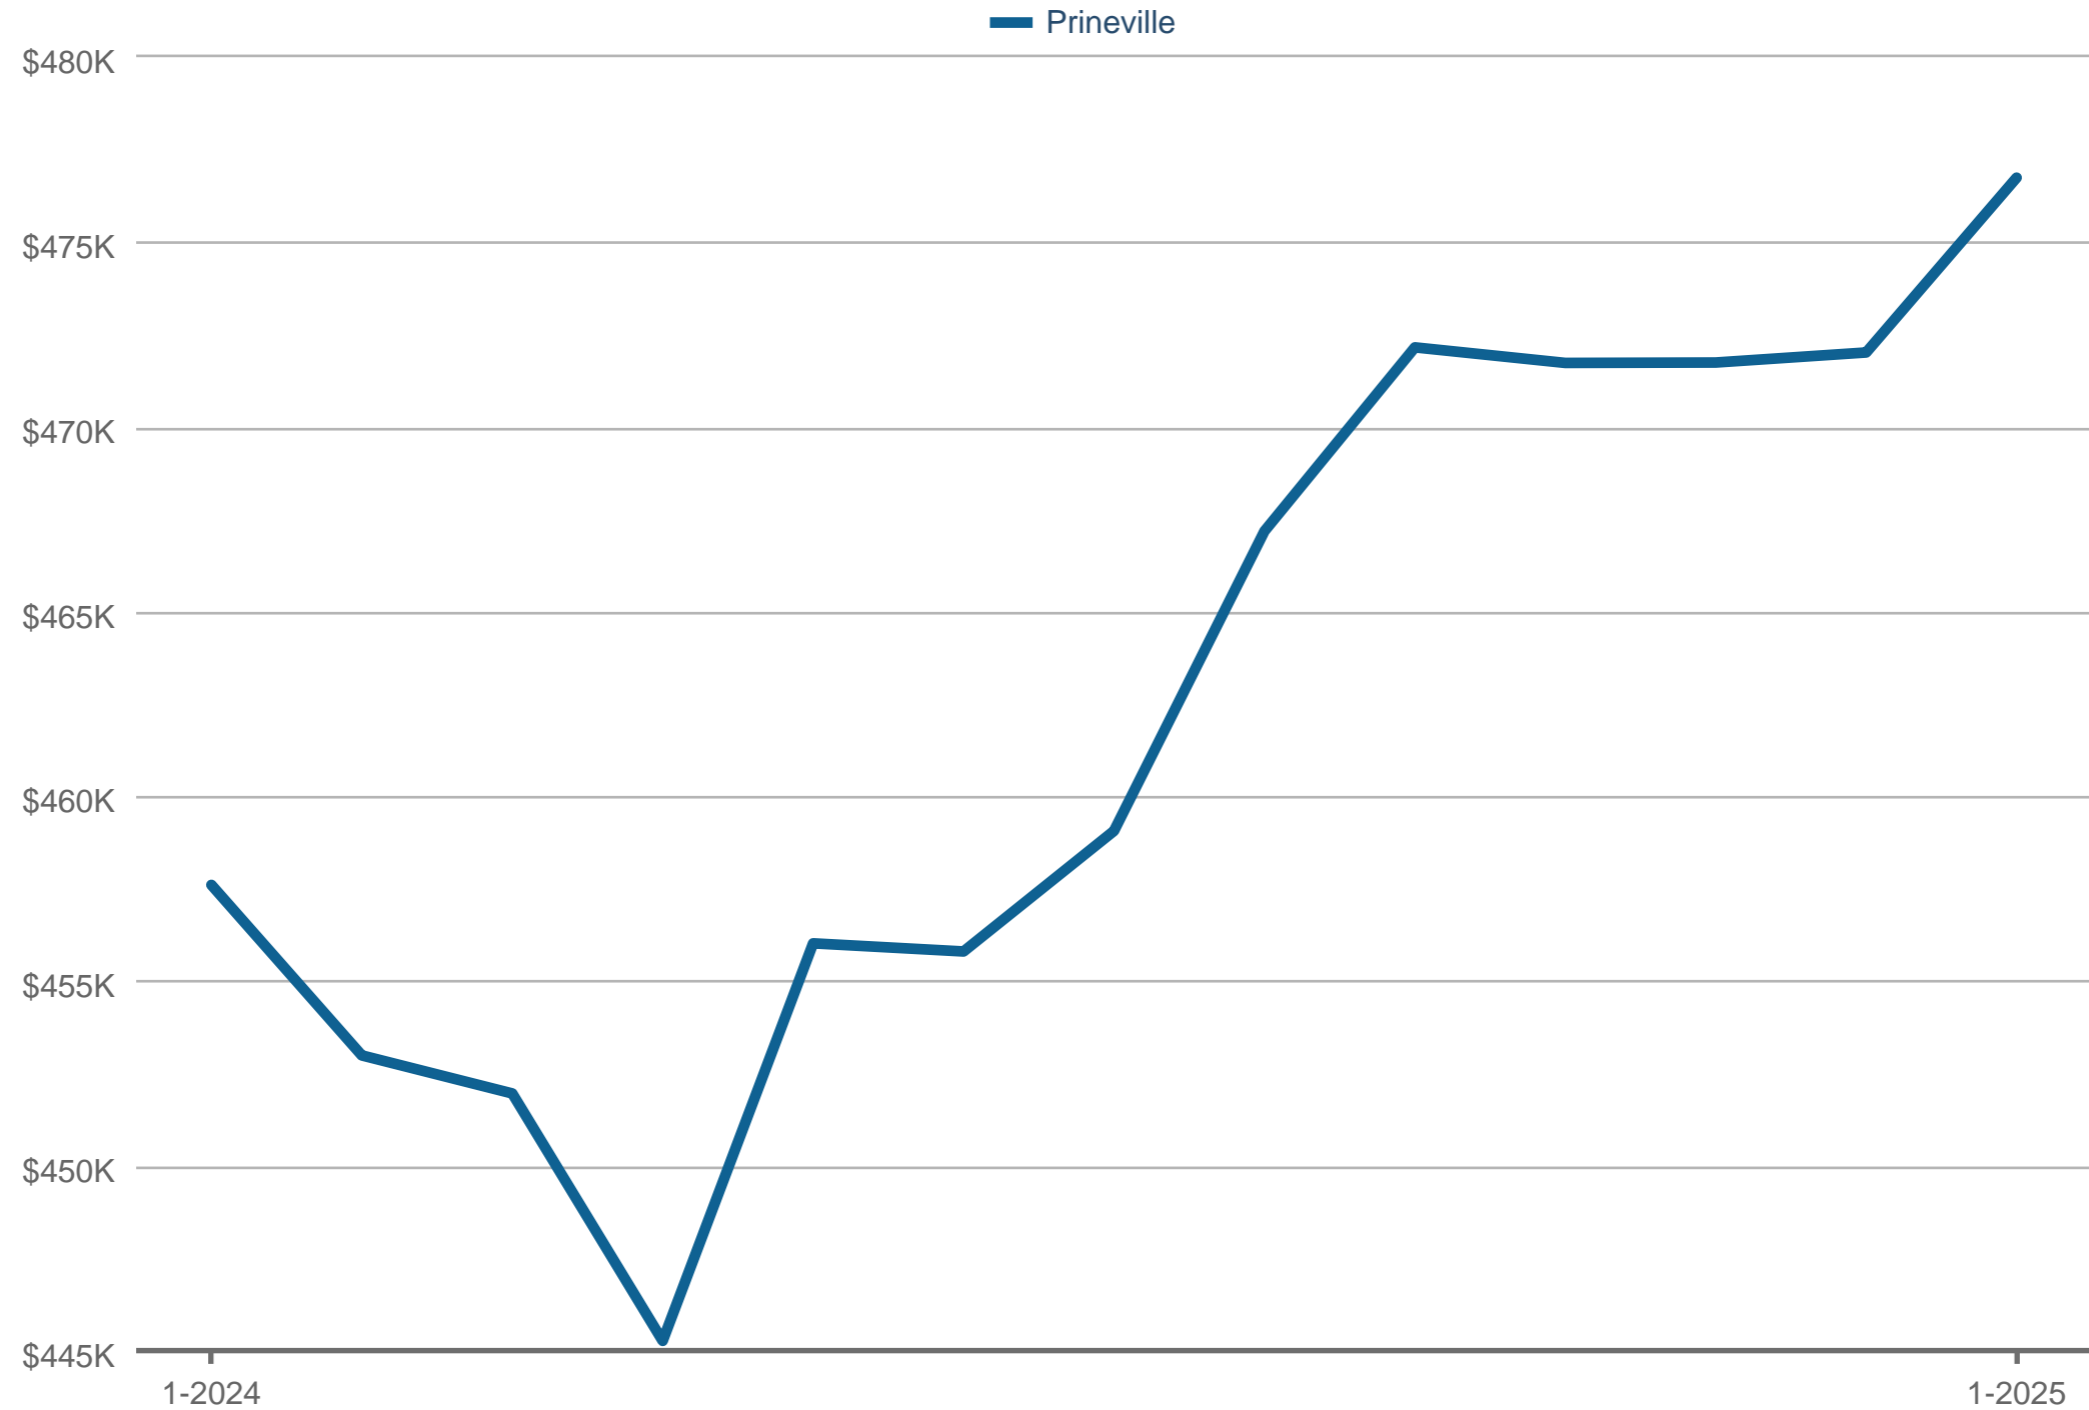

Catherine Emert

Strategic Realty LLC

Office: (541) 678-2520

Cell: (541) 678-2520

catherine@movetobend.com

Average Sales Price

Prineville: Single Family

Each data point is 12 months of activity. Data is from February 3, 2025.