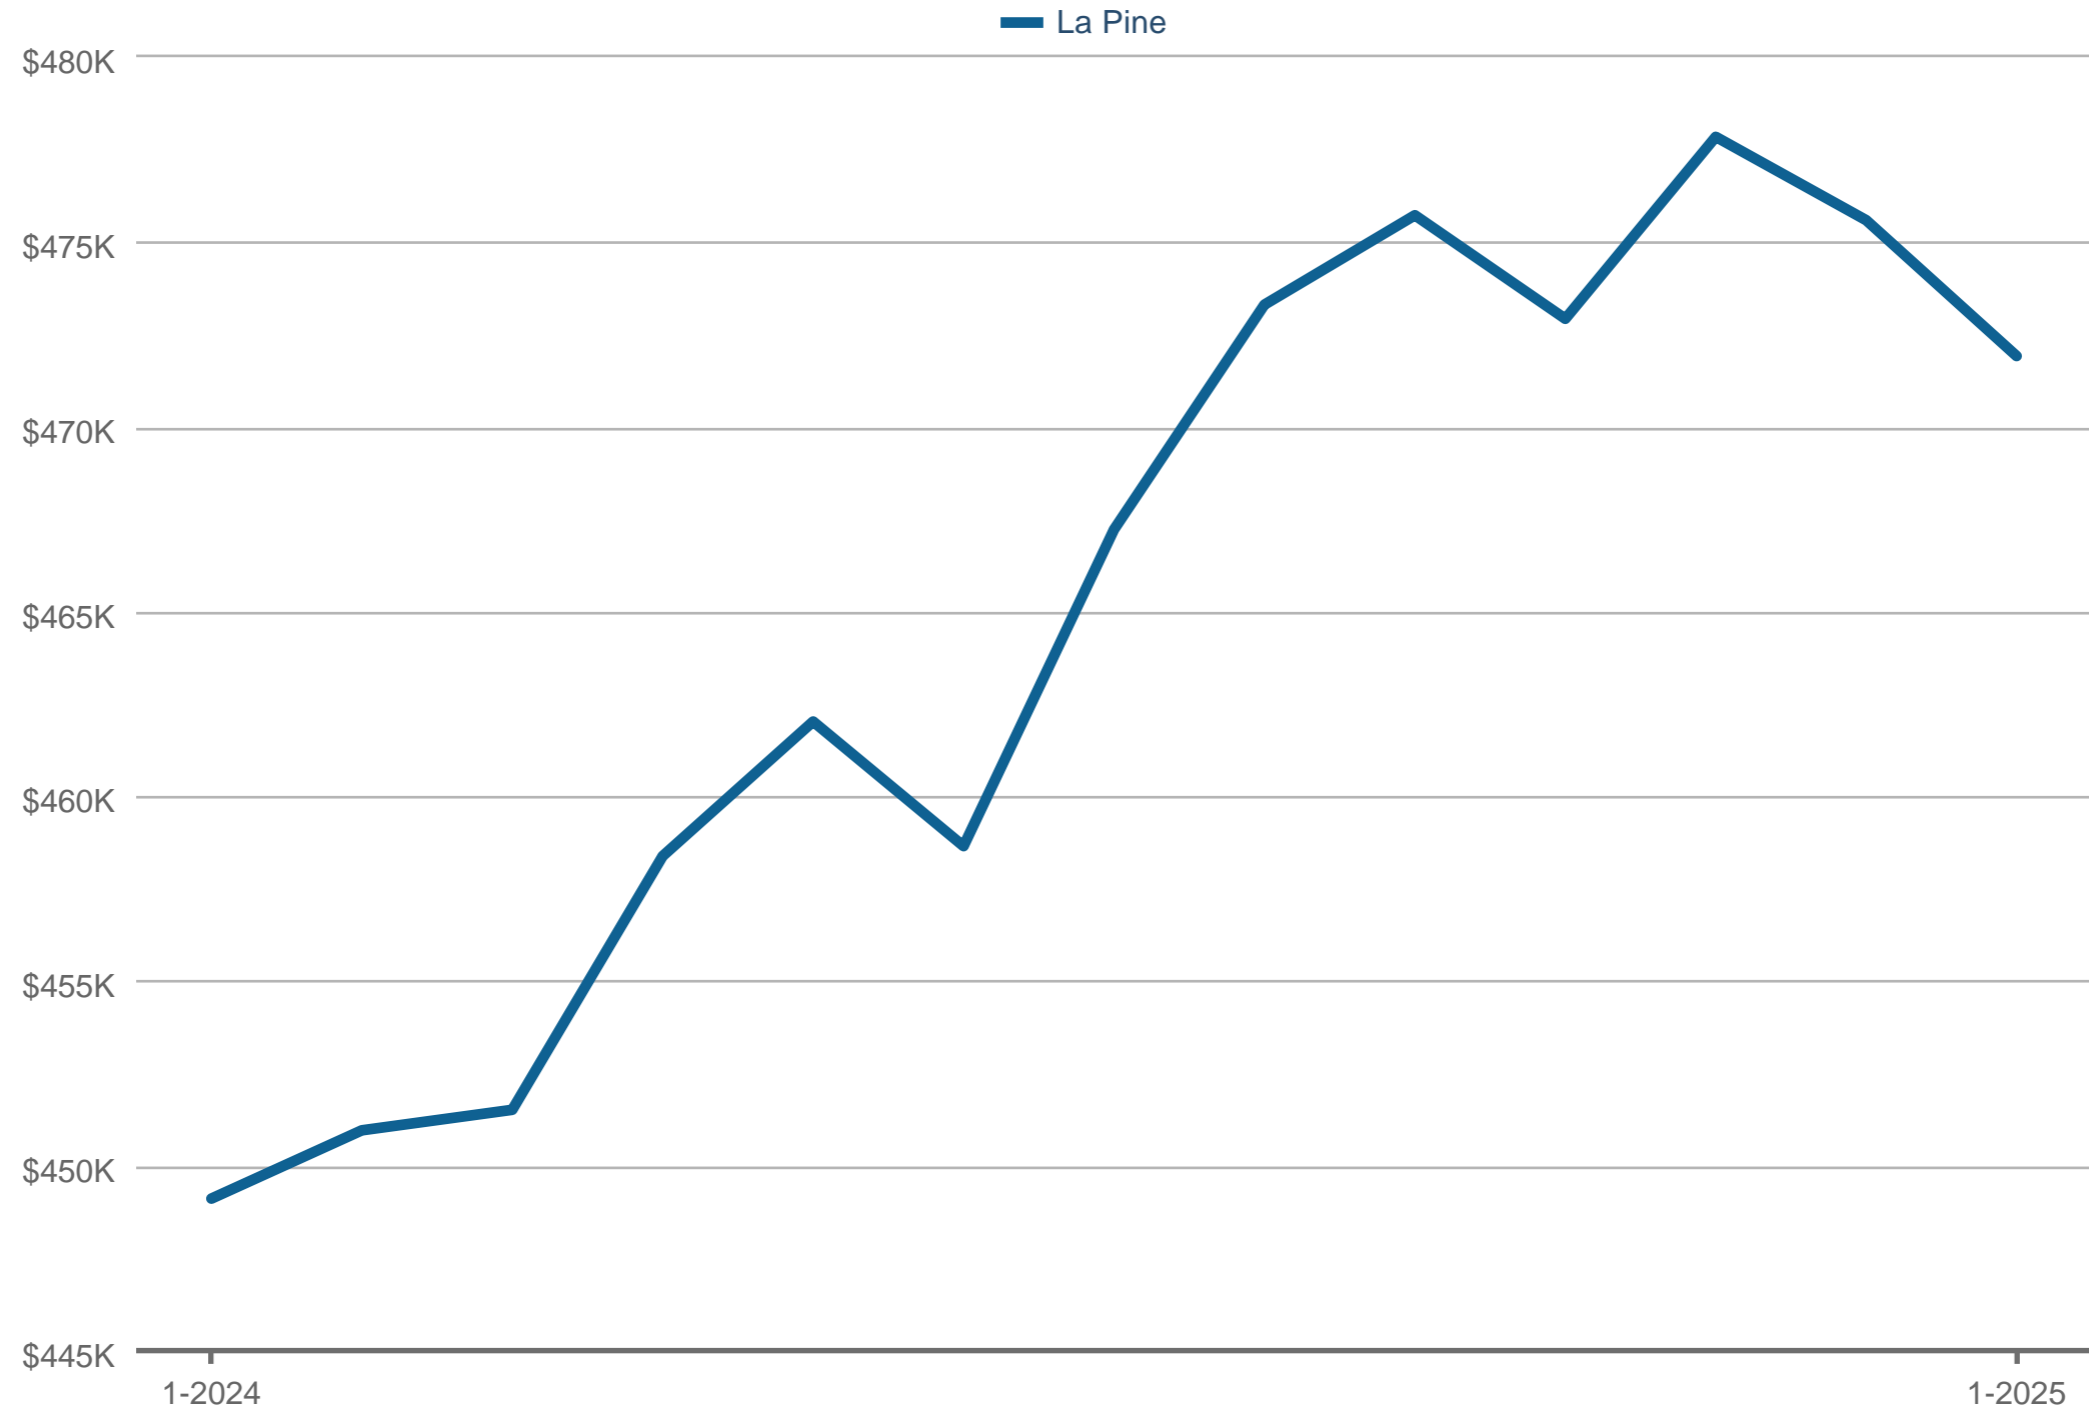

Catherine Emert

Strategic Realty LLC

Office: (541) 678-2520

Cell: (541) 678-2520

catherine@movetobend.com

Average Sales Price

La Pine: Single Family

Each data point is 12 months of activity. Data is from February 3, 2025.