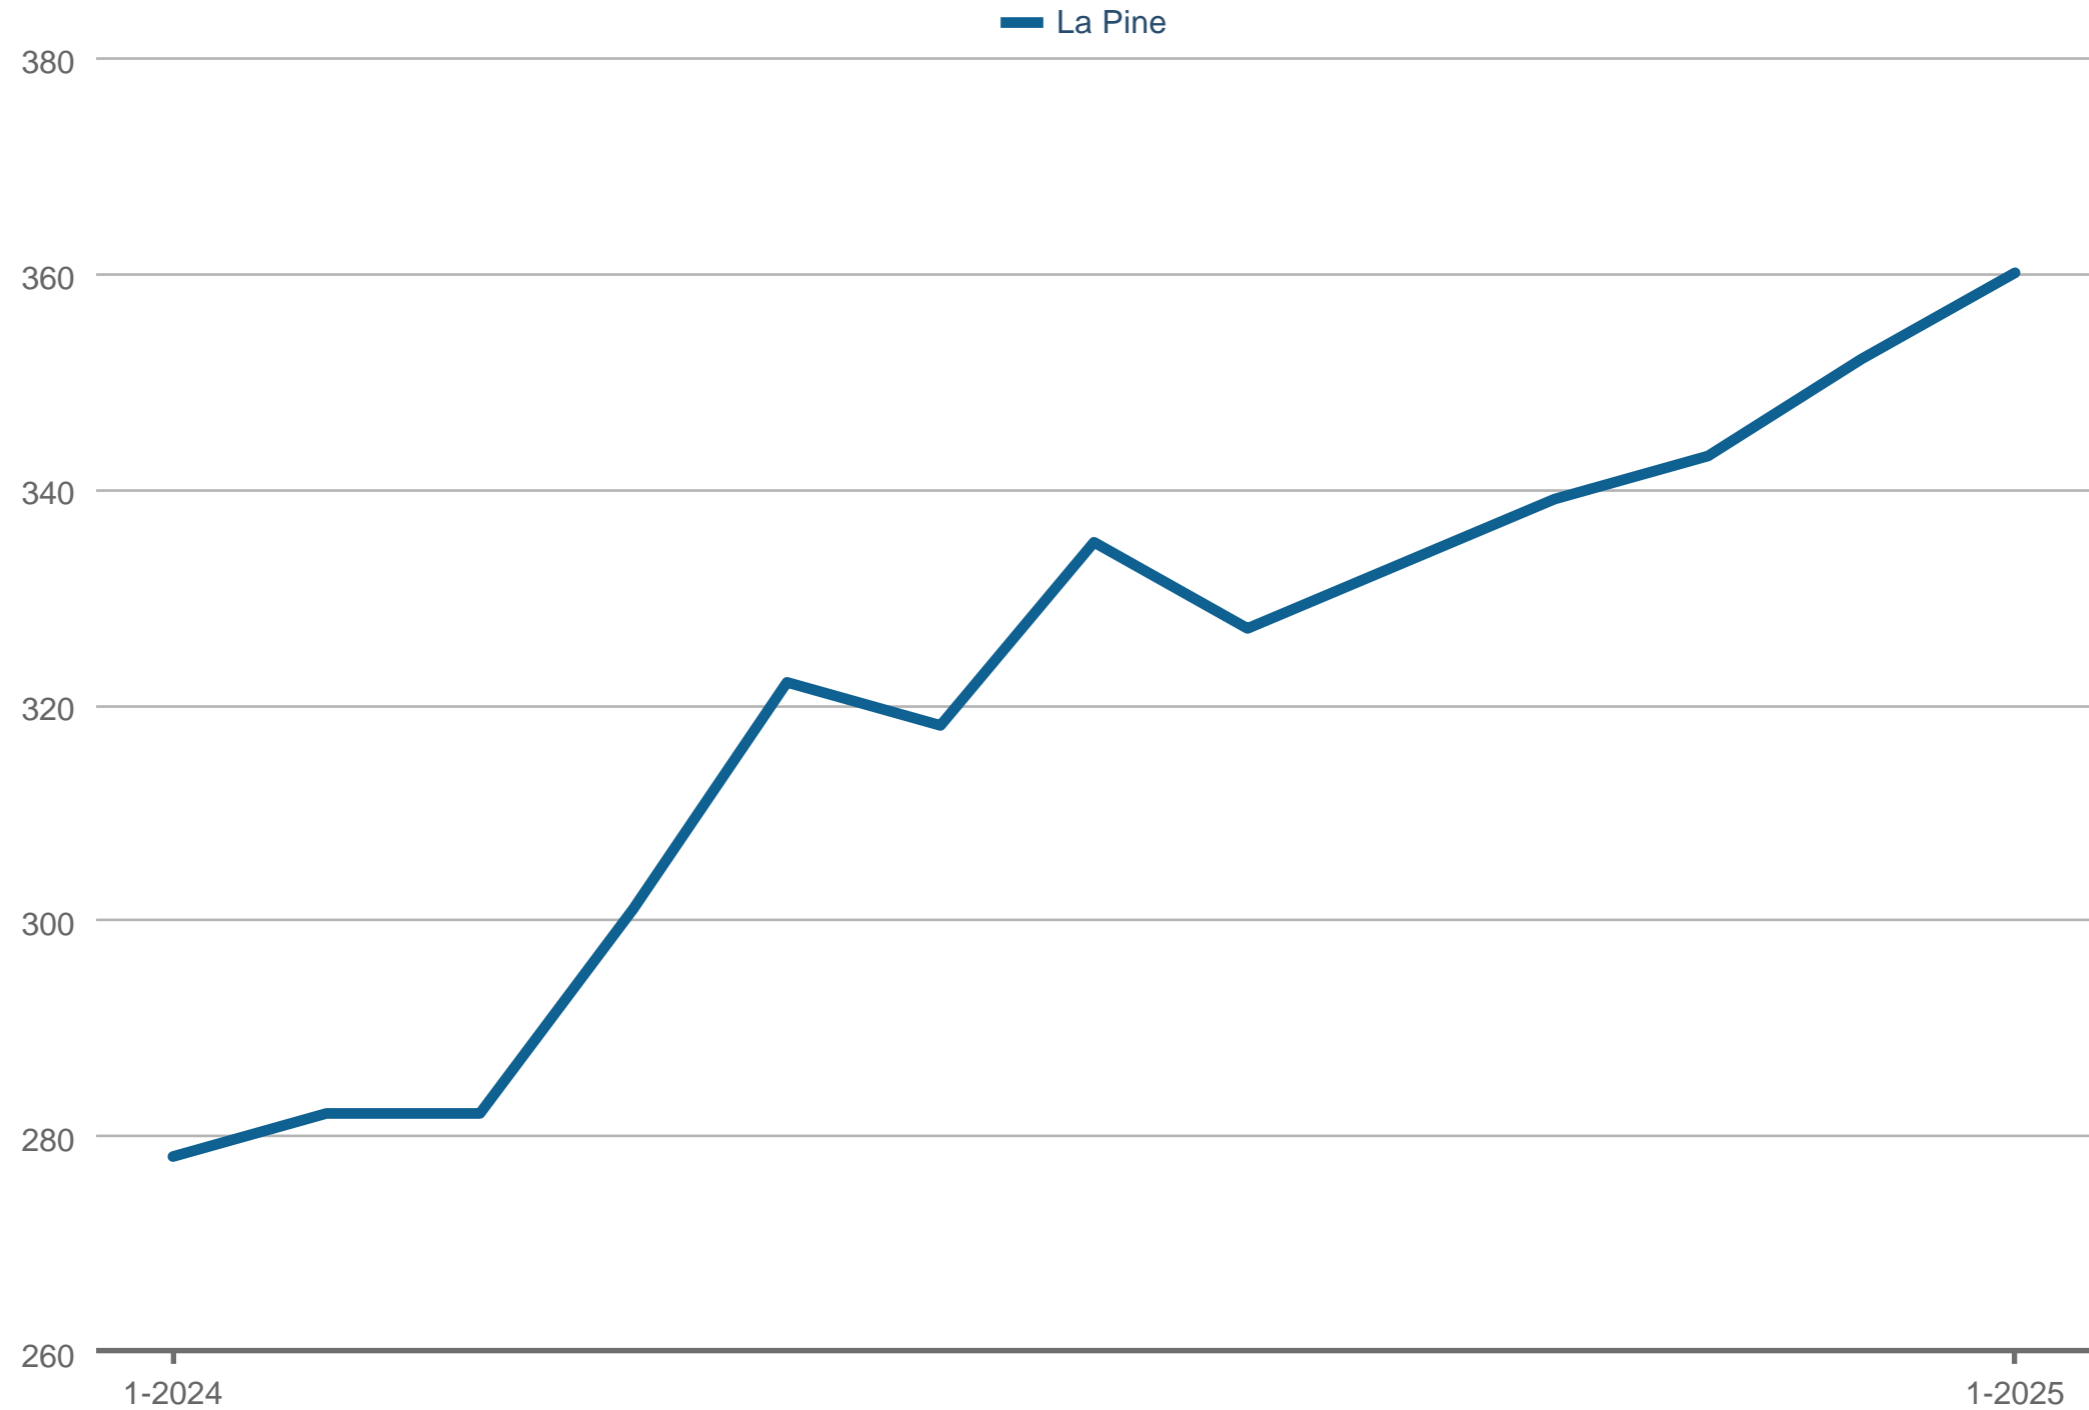

## New Listings

La Pine: Single Family

Each data point is 12 months of activity. Data is from February 3, 2025.

All data is from the Multiple Listing Service of Central Oregon. Data deemed reliable but not guaranteed. InfoSparks © 2026 ShowingTime Plus, LLC.