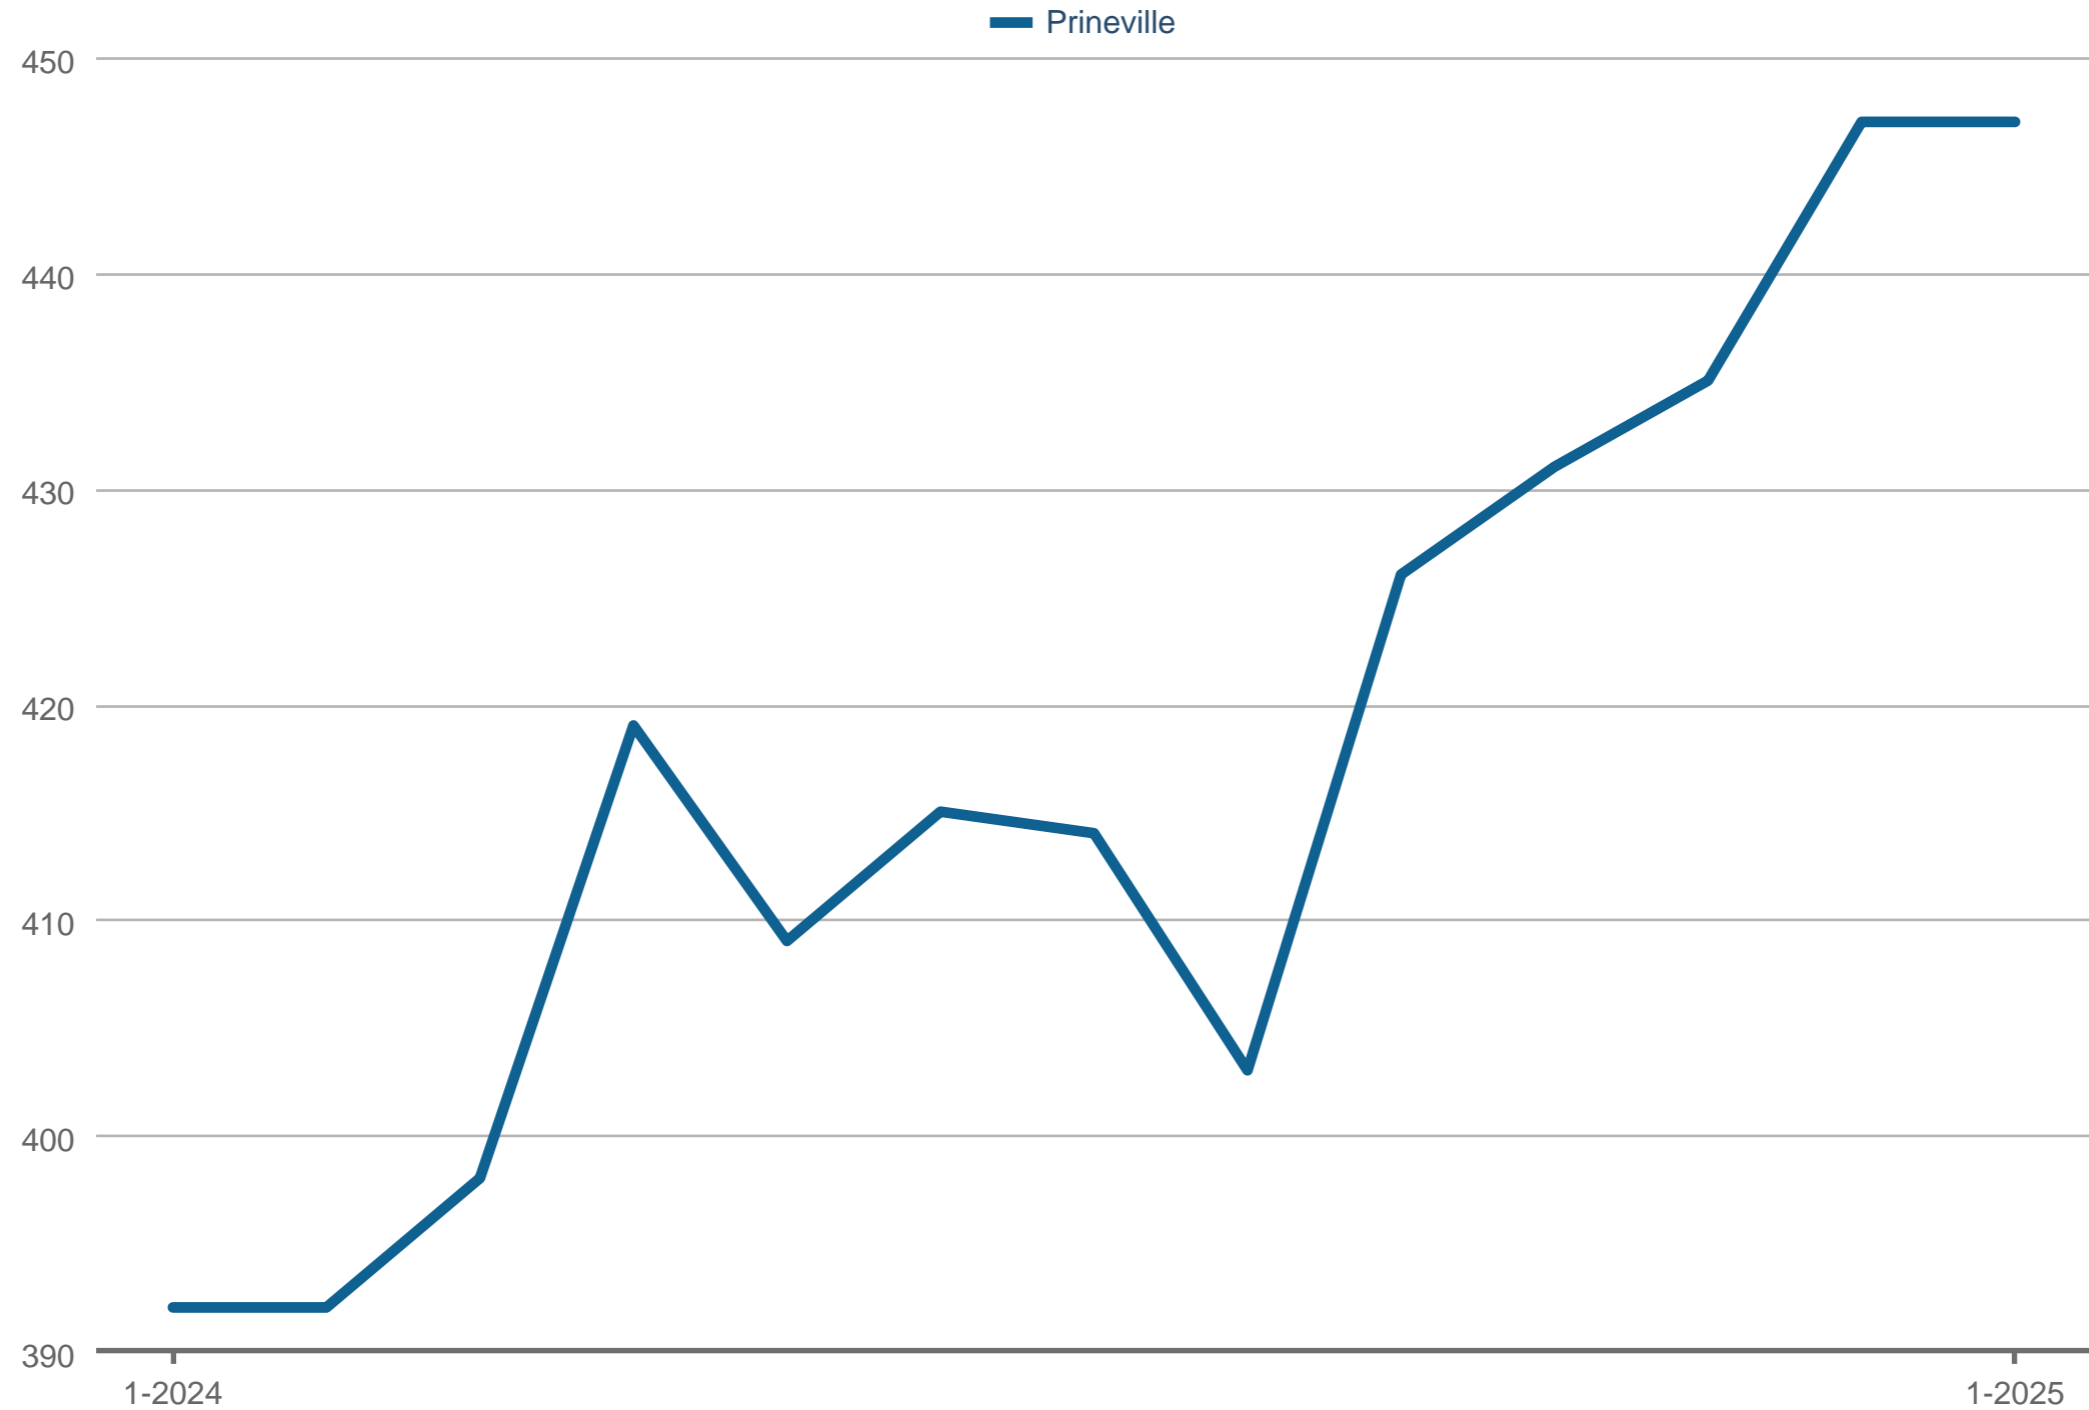

## New Listings

Prineville: Single Family

Each data point is 12 months of activity. Data is from February 3, 2025.

All data is from the Multiple Listing Service of Central Oregon. Data deemed reliable but not guaranteed. InfoSparks © 2026 ShowingTime Plus, LLC.