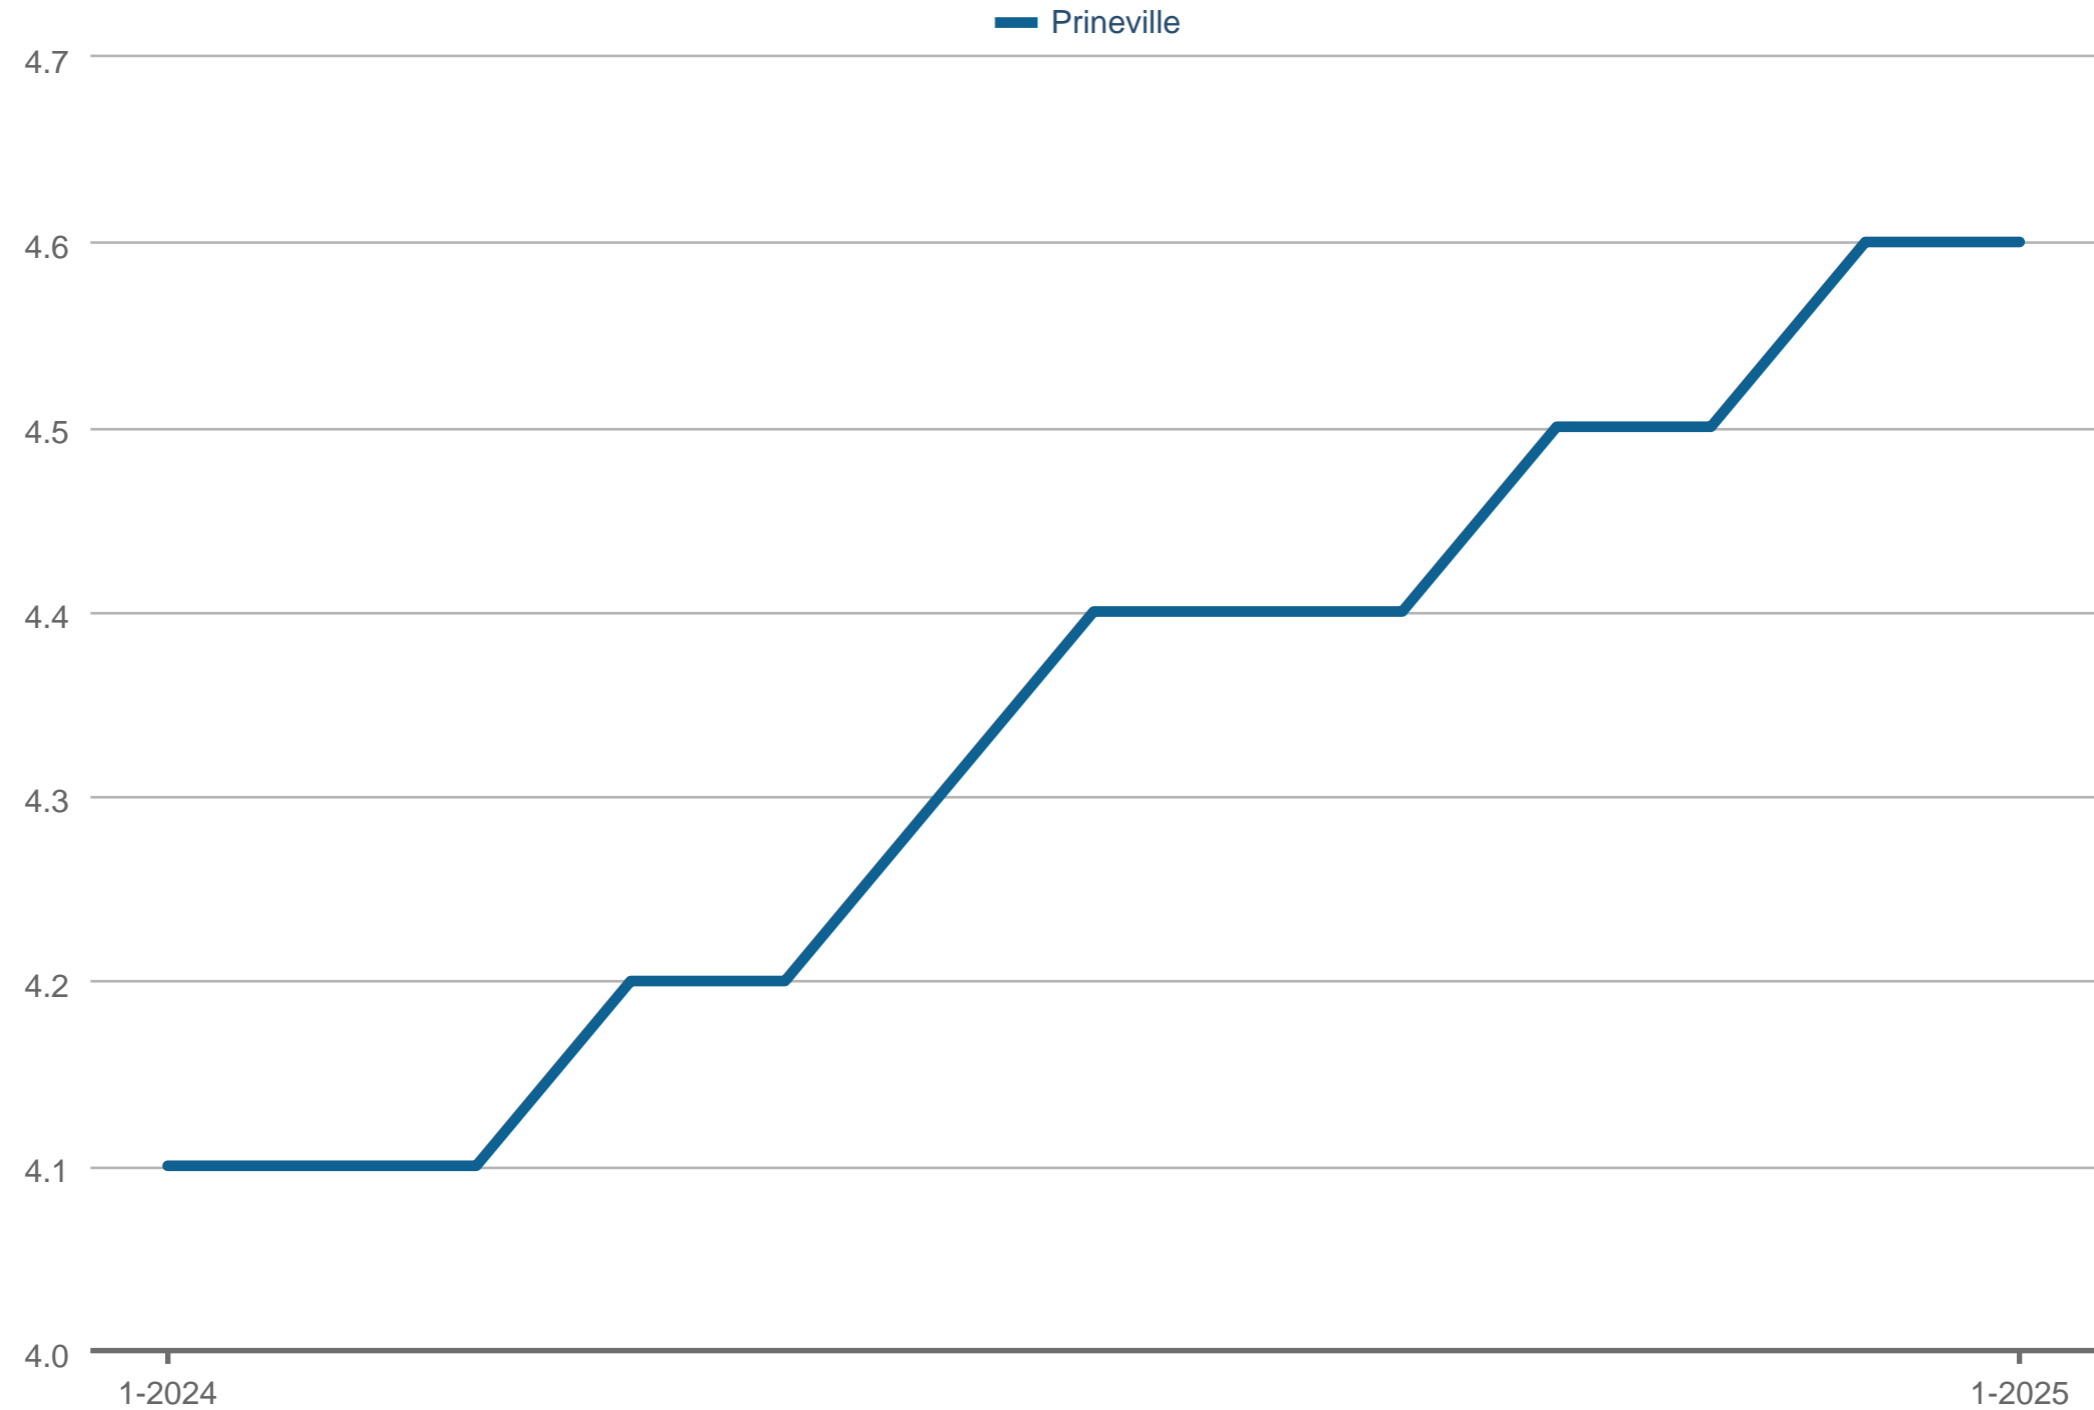

## Months of Supply

Prineville: Single Family

Each data point is 12 months of activity. Data is from February 3, 2025.

All data is from the Multiple Listing Service of Central Oregon. Data deemed reliable but not guaranteed. InfoSparks © 2026 ShowingTime Plus, LLC.