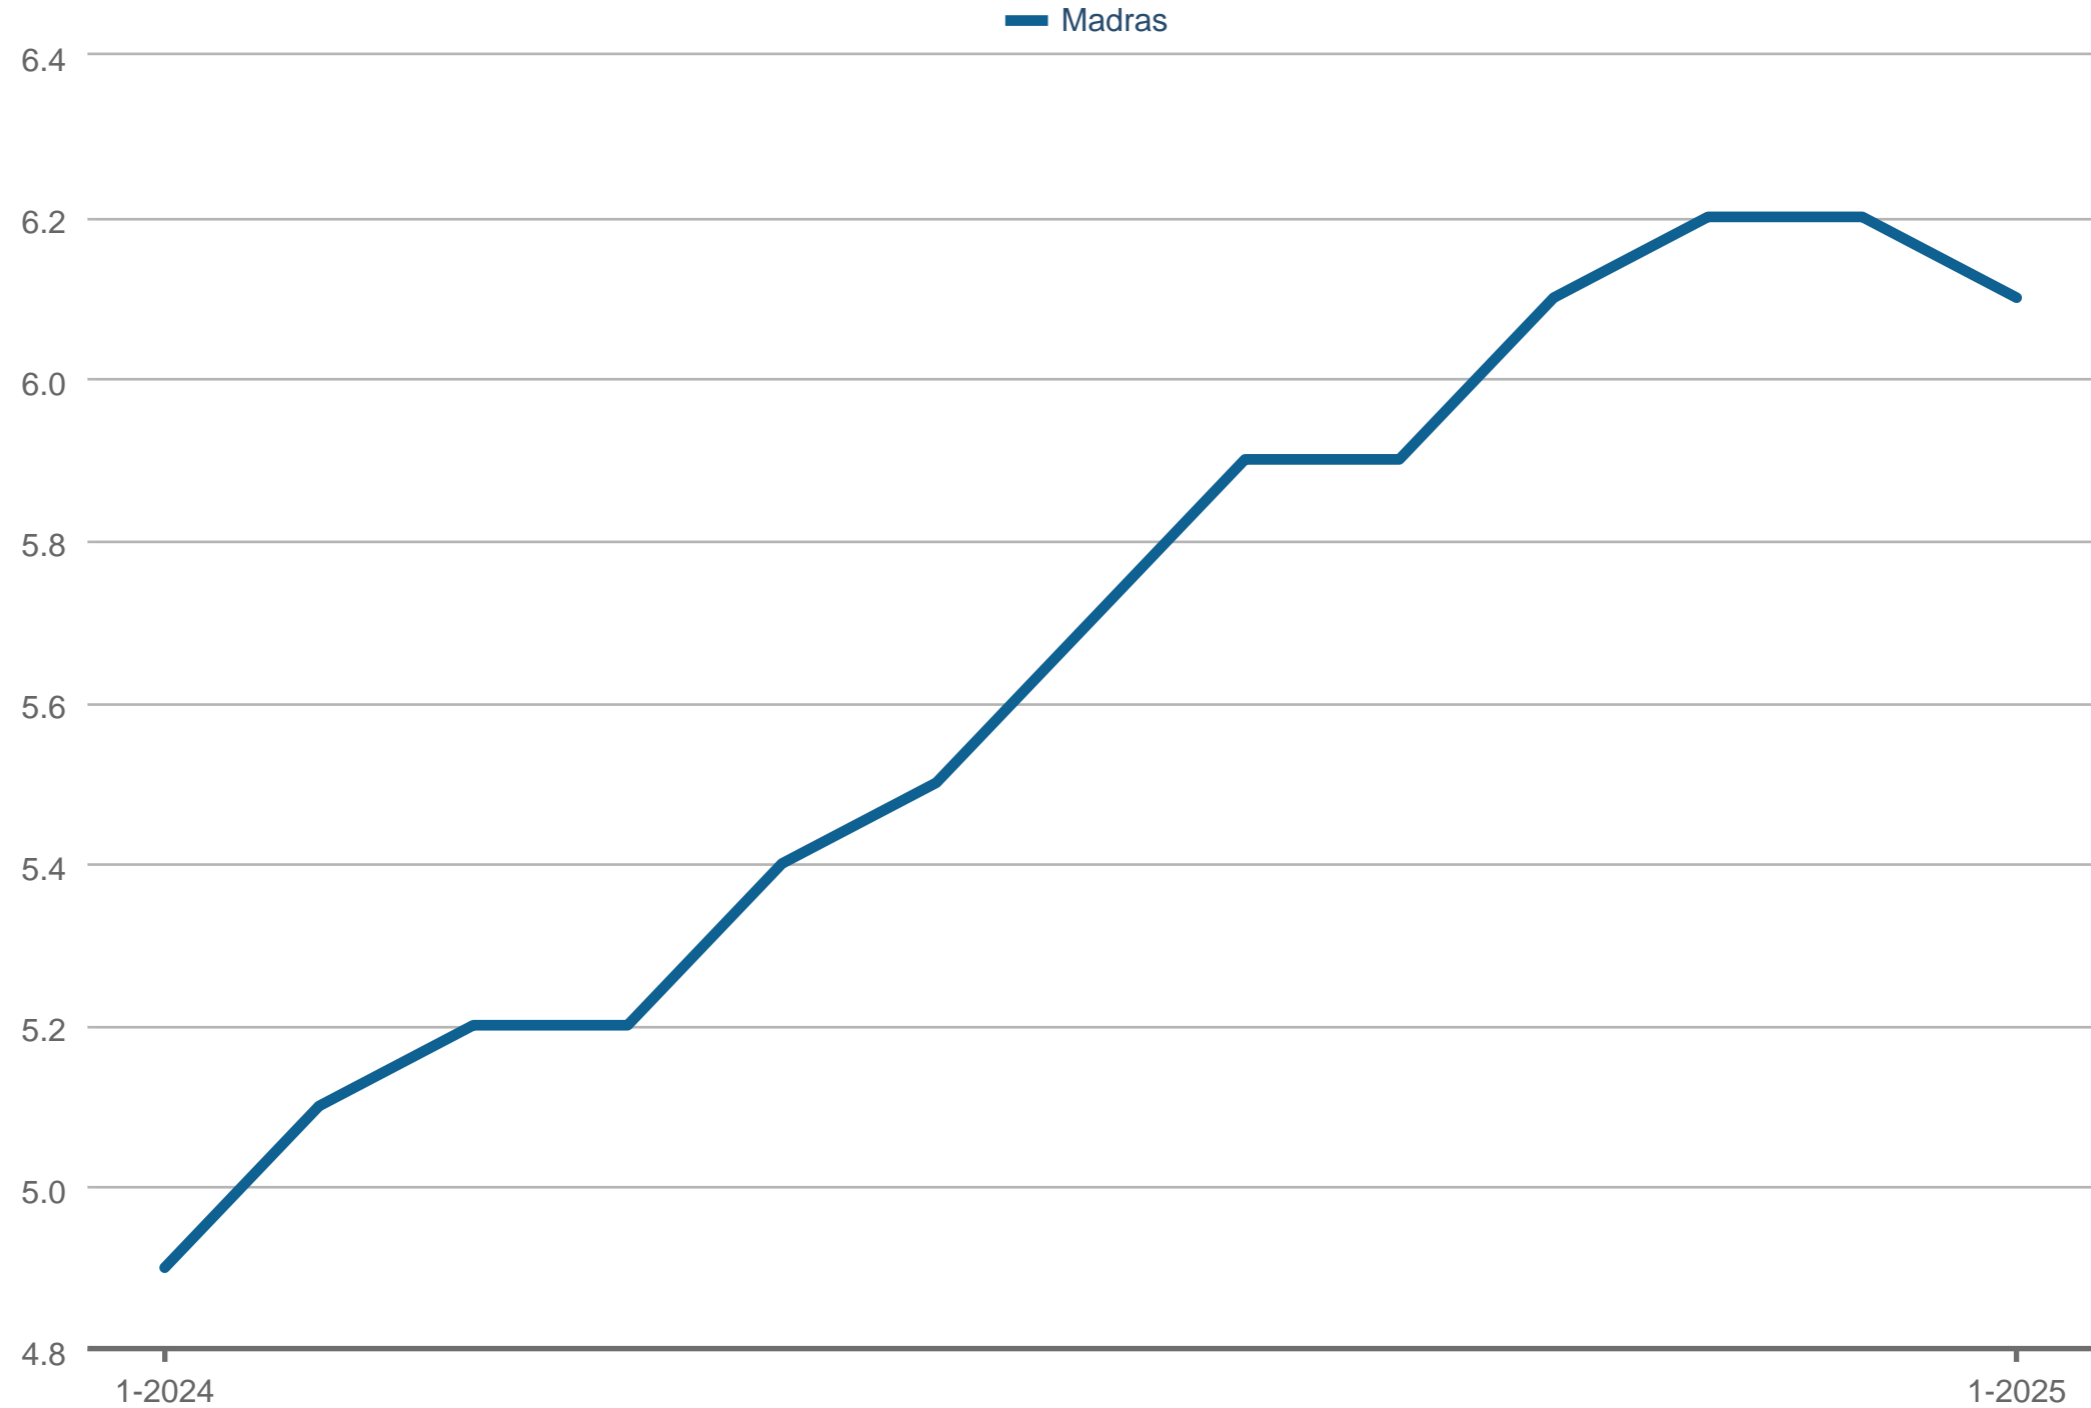

## Months of Supply

Madras: Single Family

Each data point is 12 months of activity. Data is from February 3, 2025.

All data is from the Multiple Listing Service of Central Oregon. Data deemed reliable but not guaranteed. InfoSparks © 2026 ShowingTime Plus, LLC.