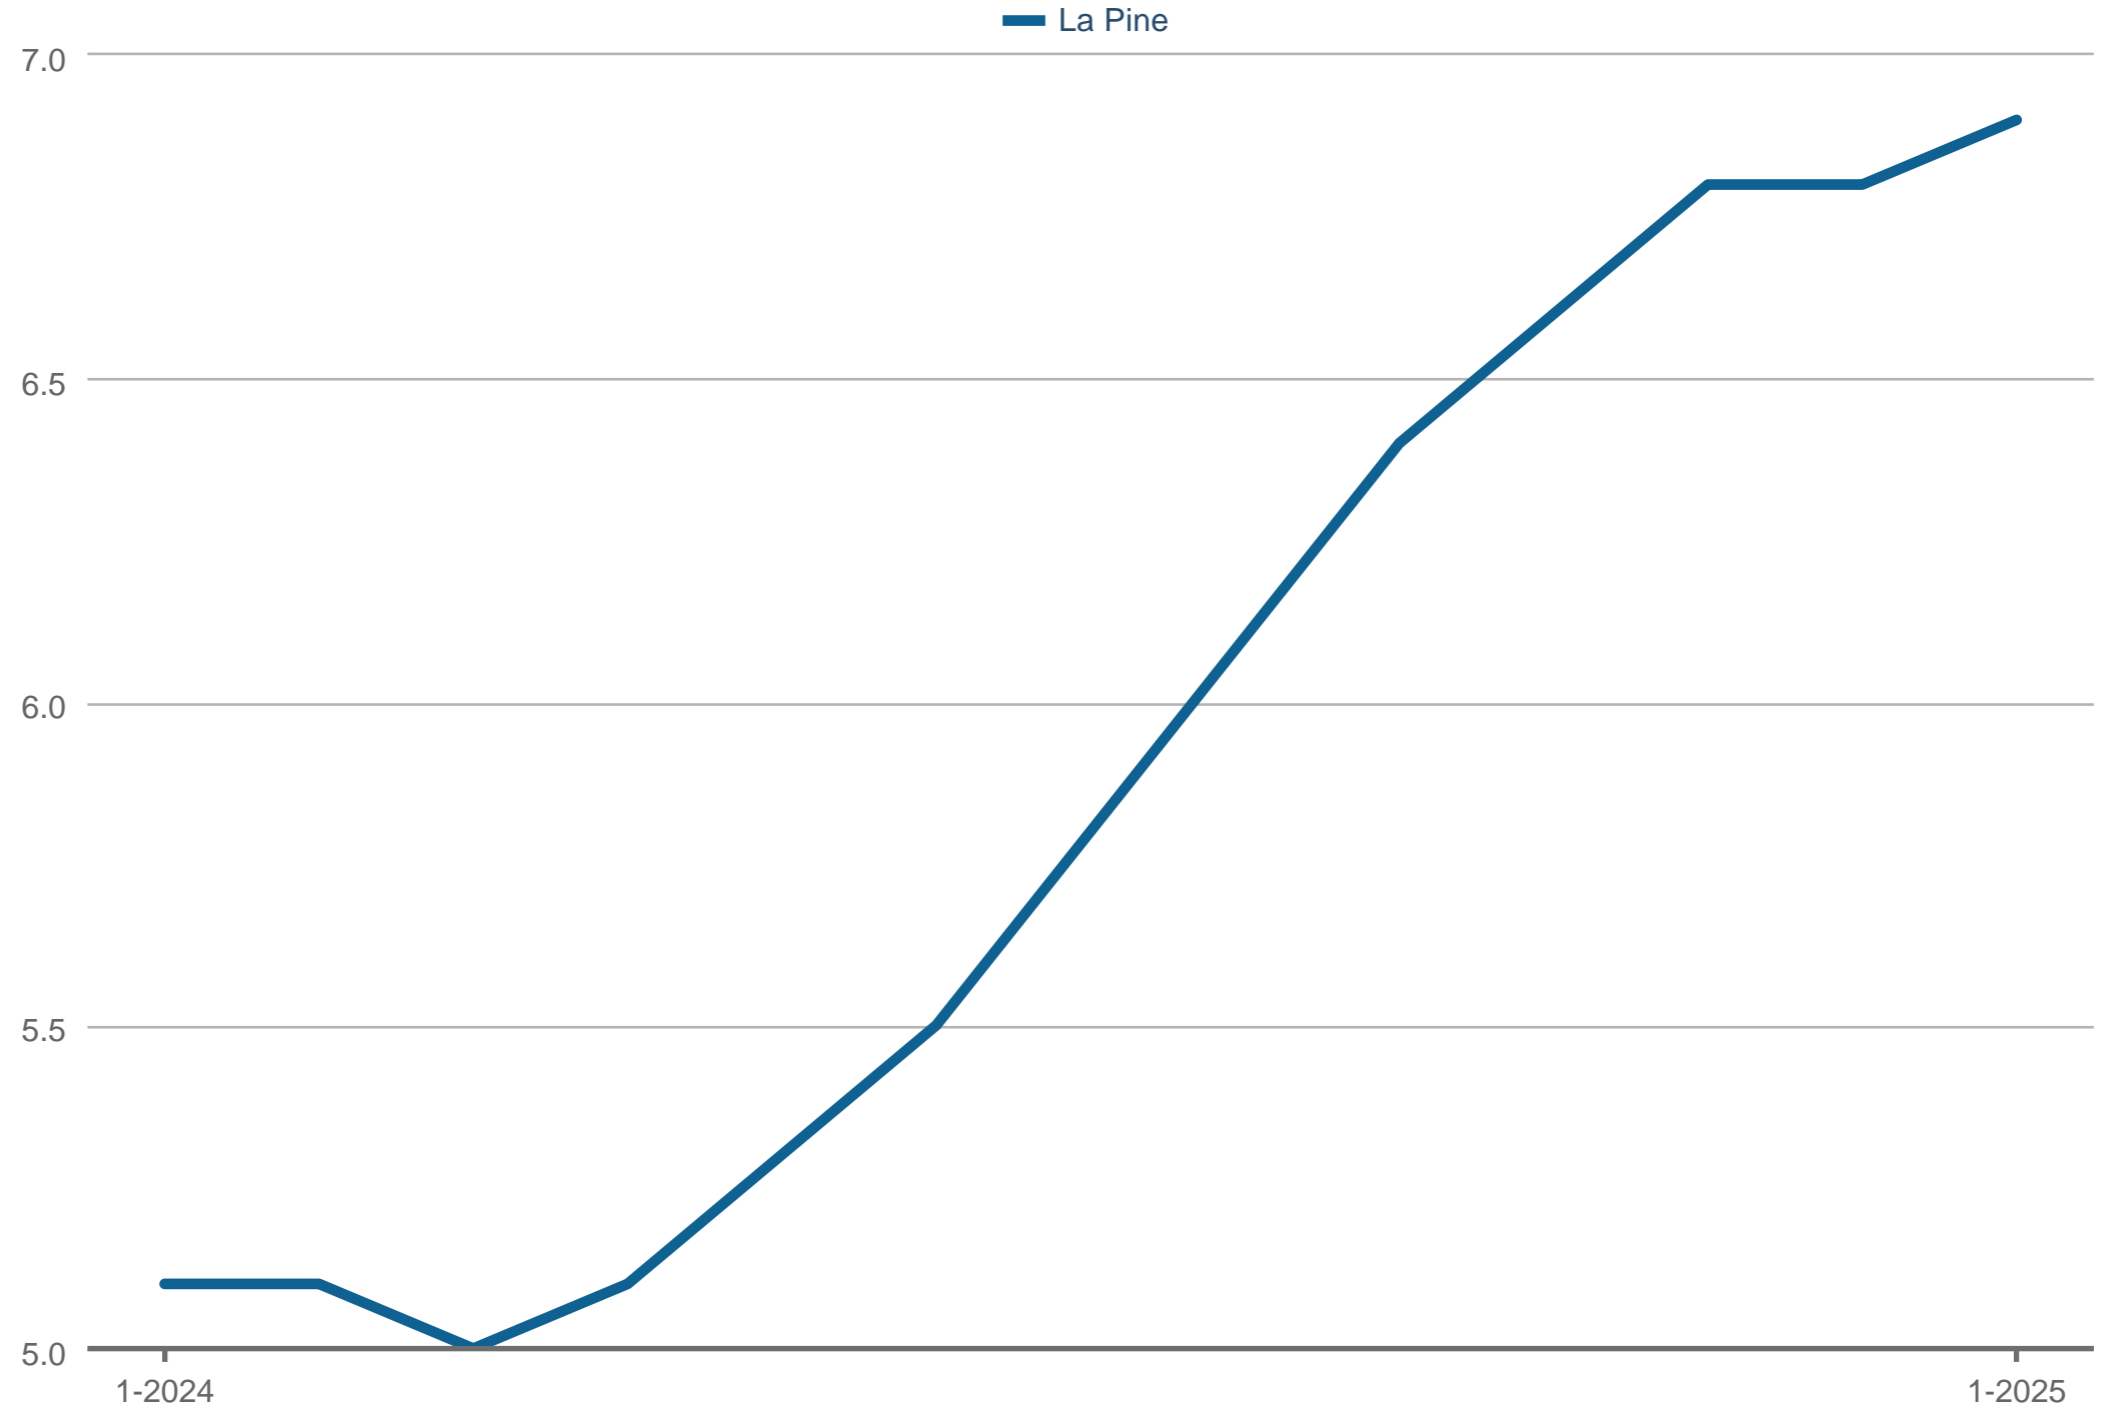

## Months of Supply

La Pine: Single Family

Each data point is 12 months of activity. Data is from February 3, 2025.

All data is from the Multiple Listing Service of Central Oregon. Data deemed reliable but not guaranteed. InfoSparks © 2026 ShowingTime Plus, LLC.