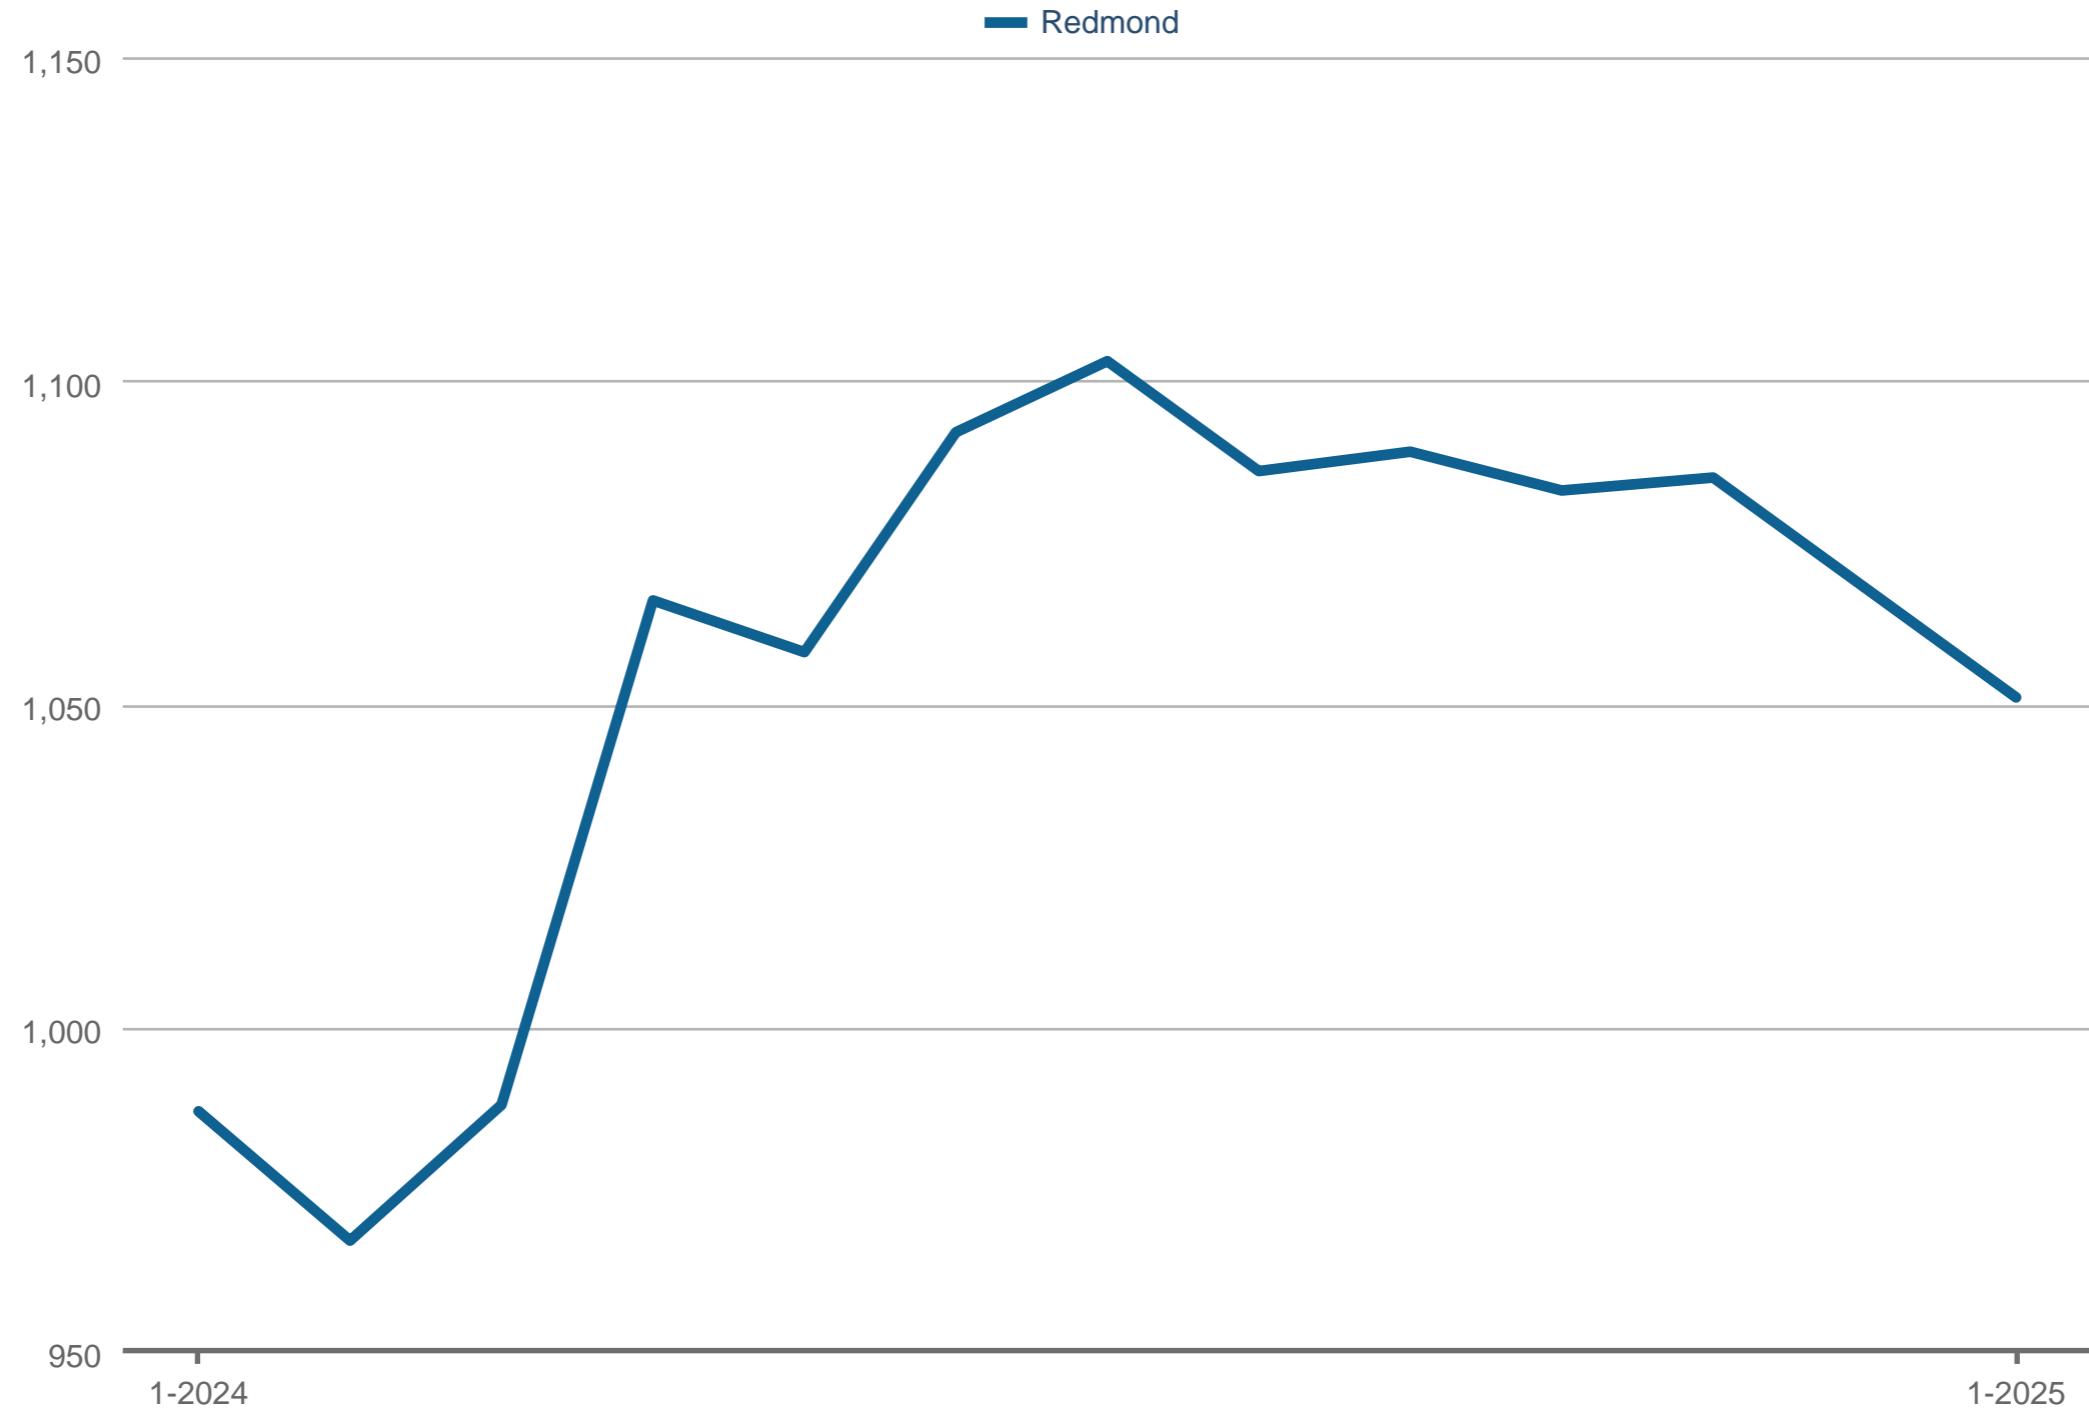

## New Listings

Redmond: Single Family

Each data point is 12 months of activity. Data is from February 3, 2025.

All data is from the Multiple Listing Service of Central Oregon. Data deemed reliable but not guaranteed. InfoSparks © 2026 ShowingTime Plus, LLC.