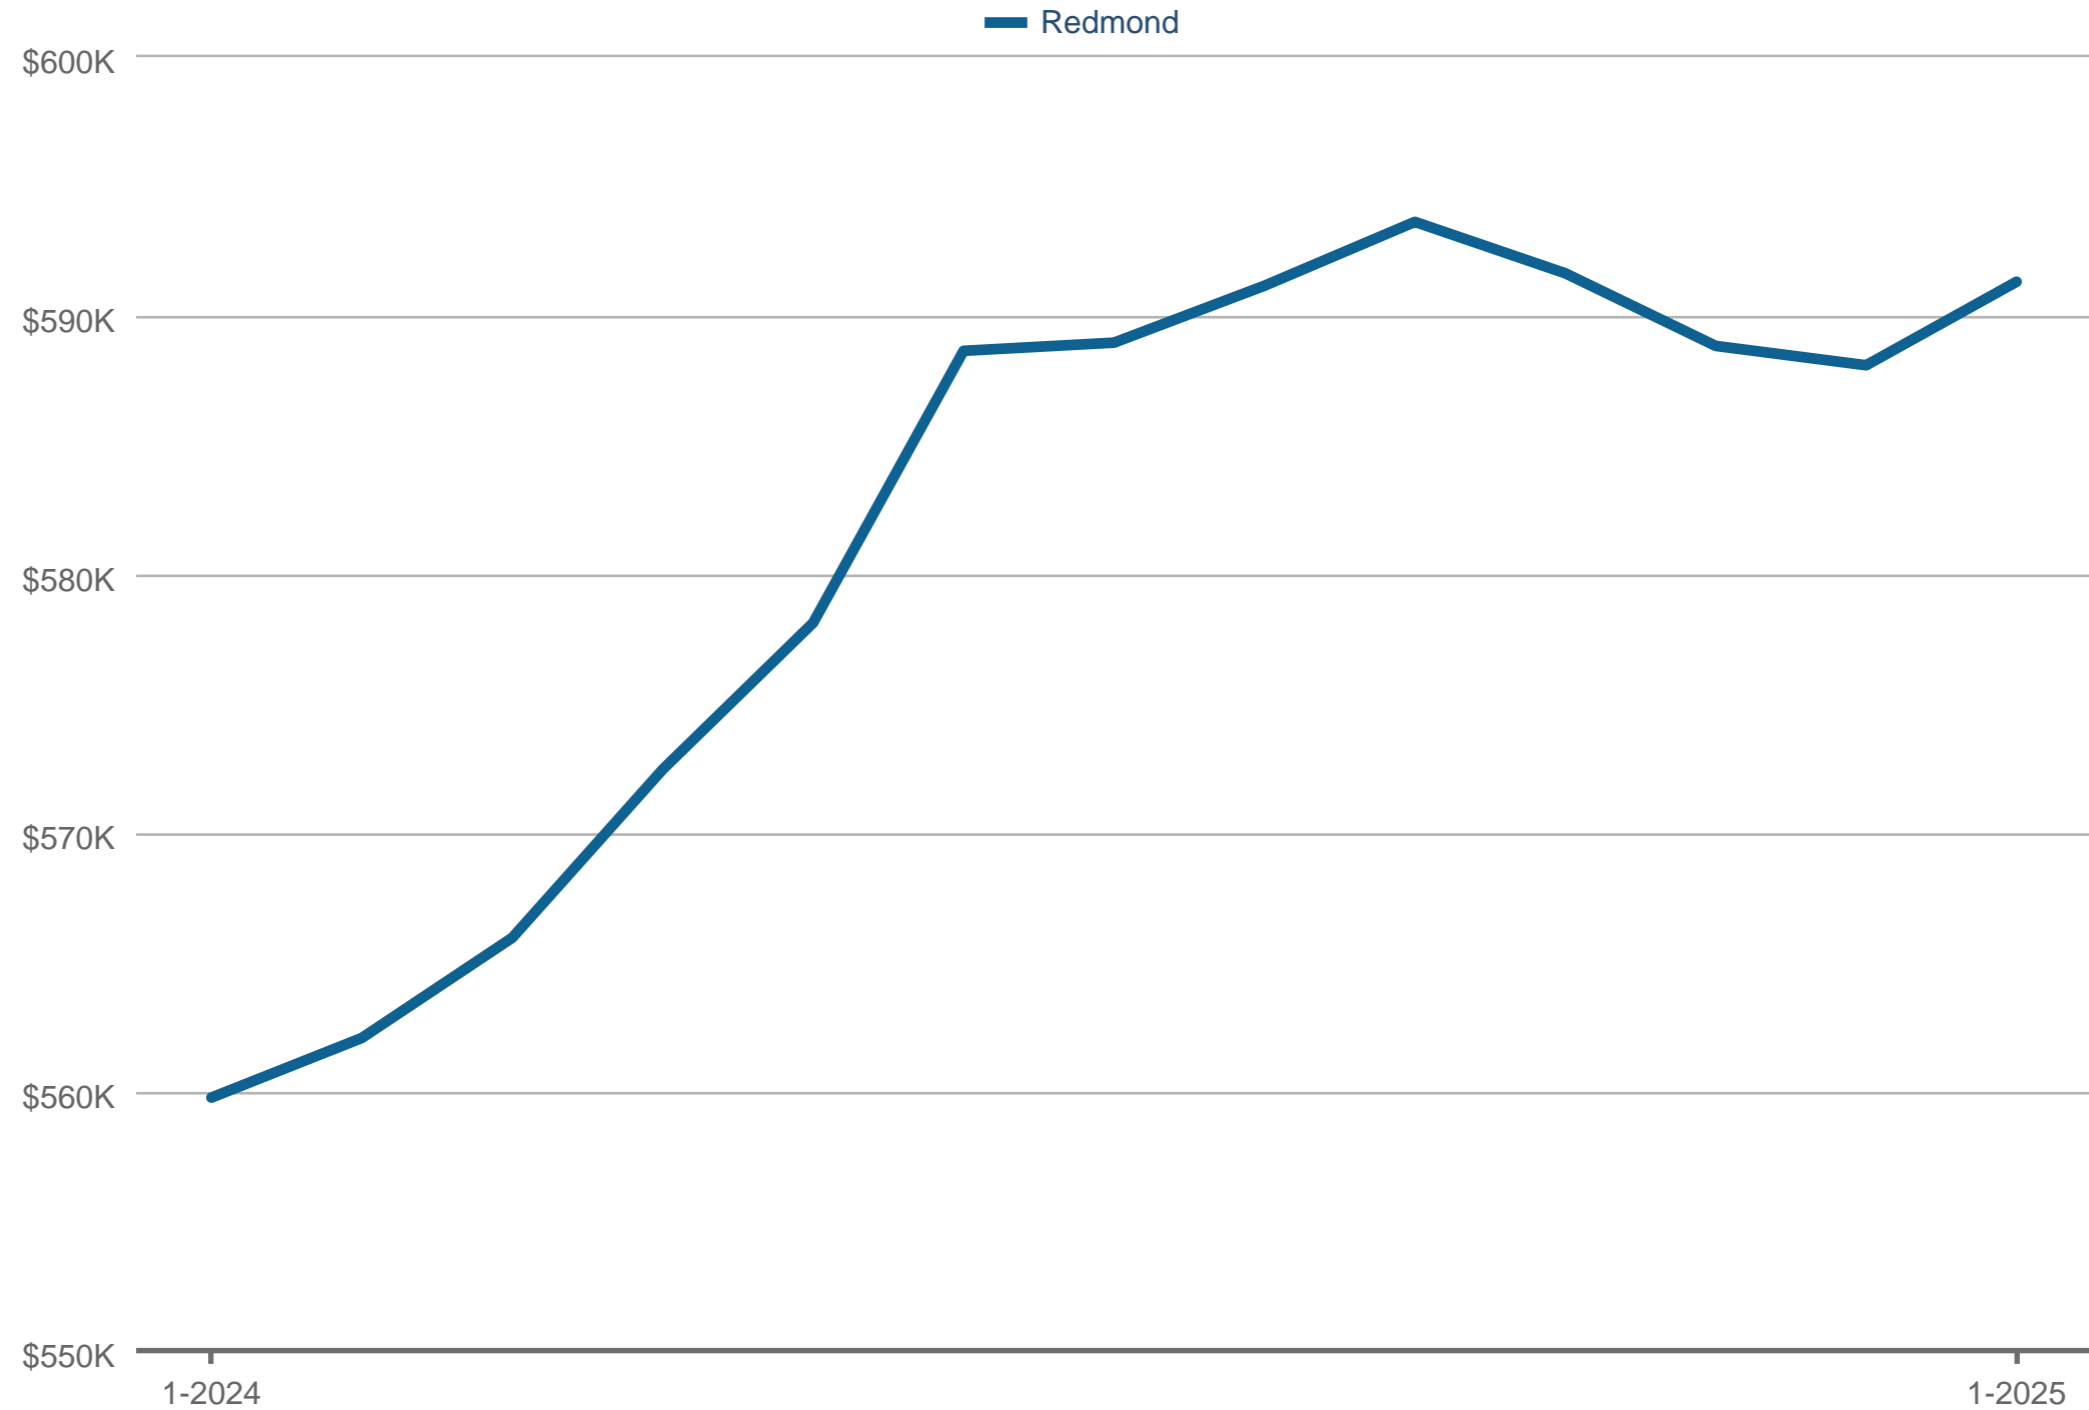

### Average Sales Price

Redmond: Single Family

Each data point is 12 months of activity. Data is from February 3, 2025.

All data is from the Multiple Listing Service of Central Oregon. Data deemed reliable but not guaranteed. InfoSparks © 2026 ShowingTime Plus, LLC.