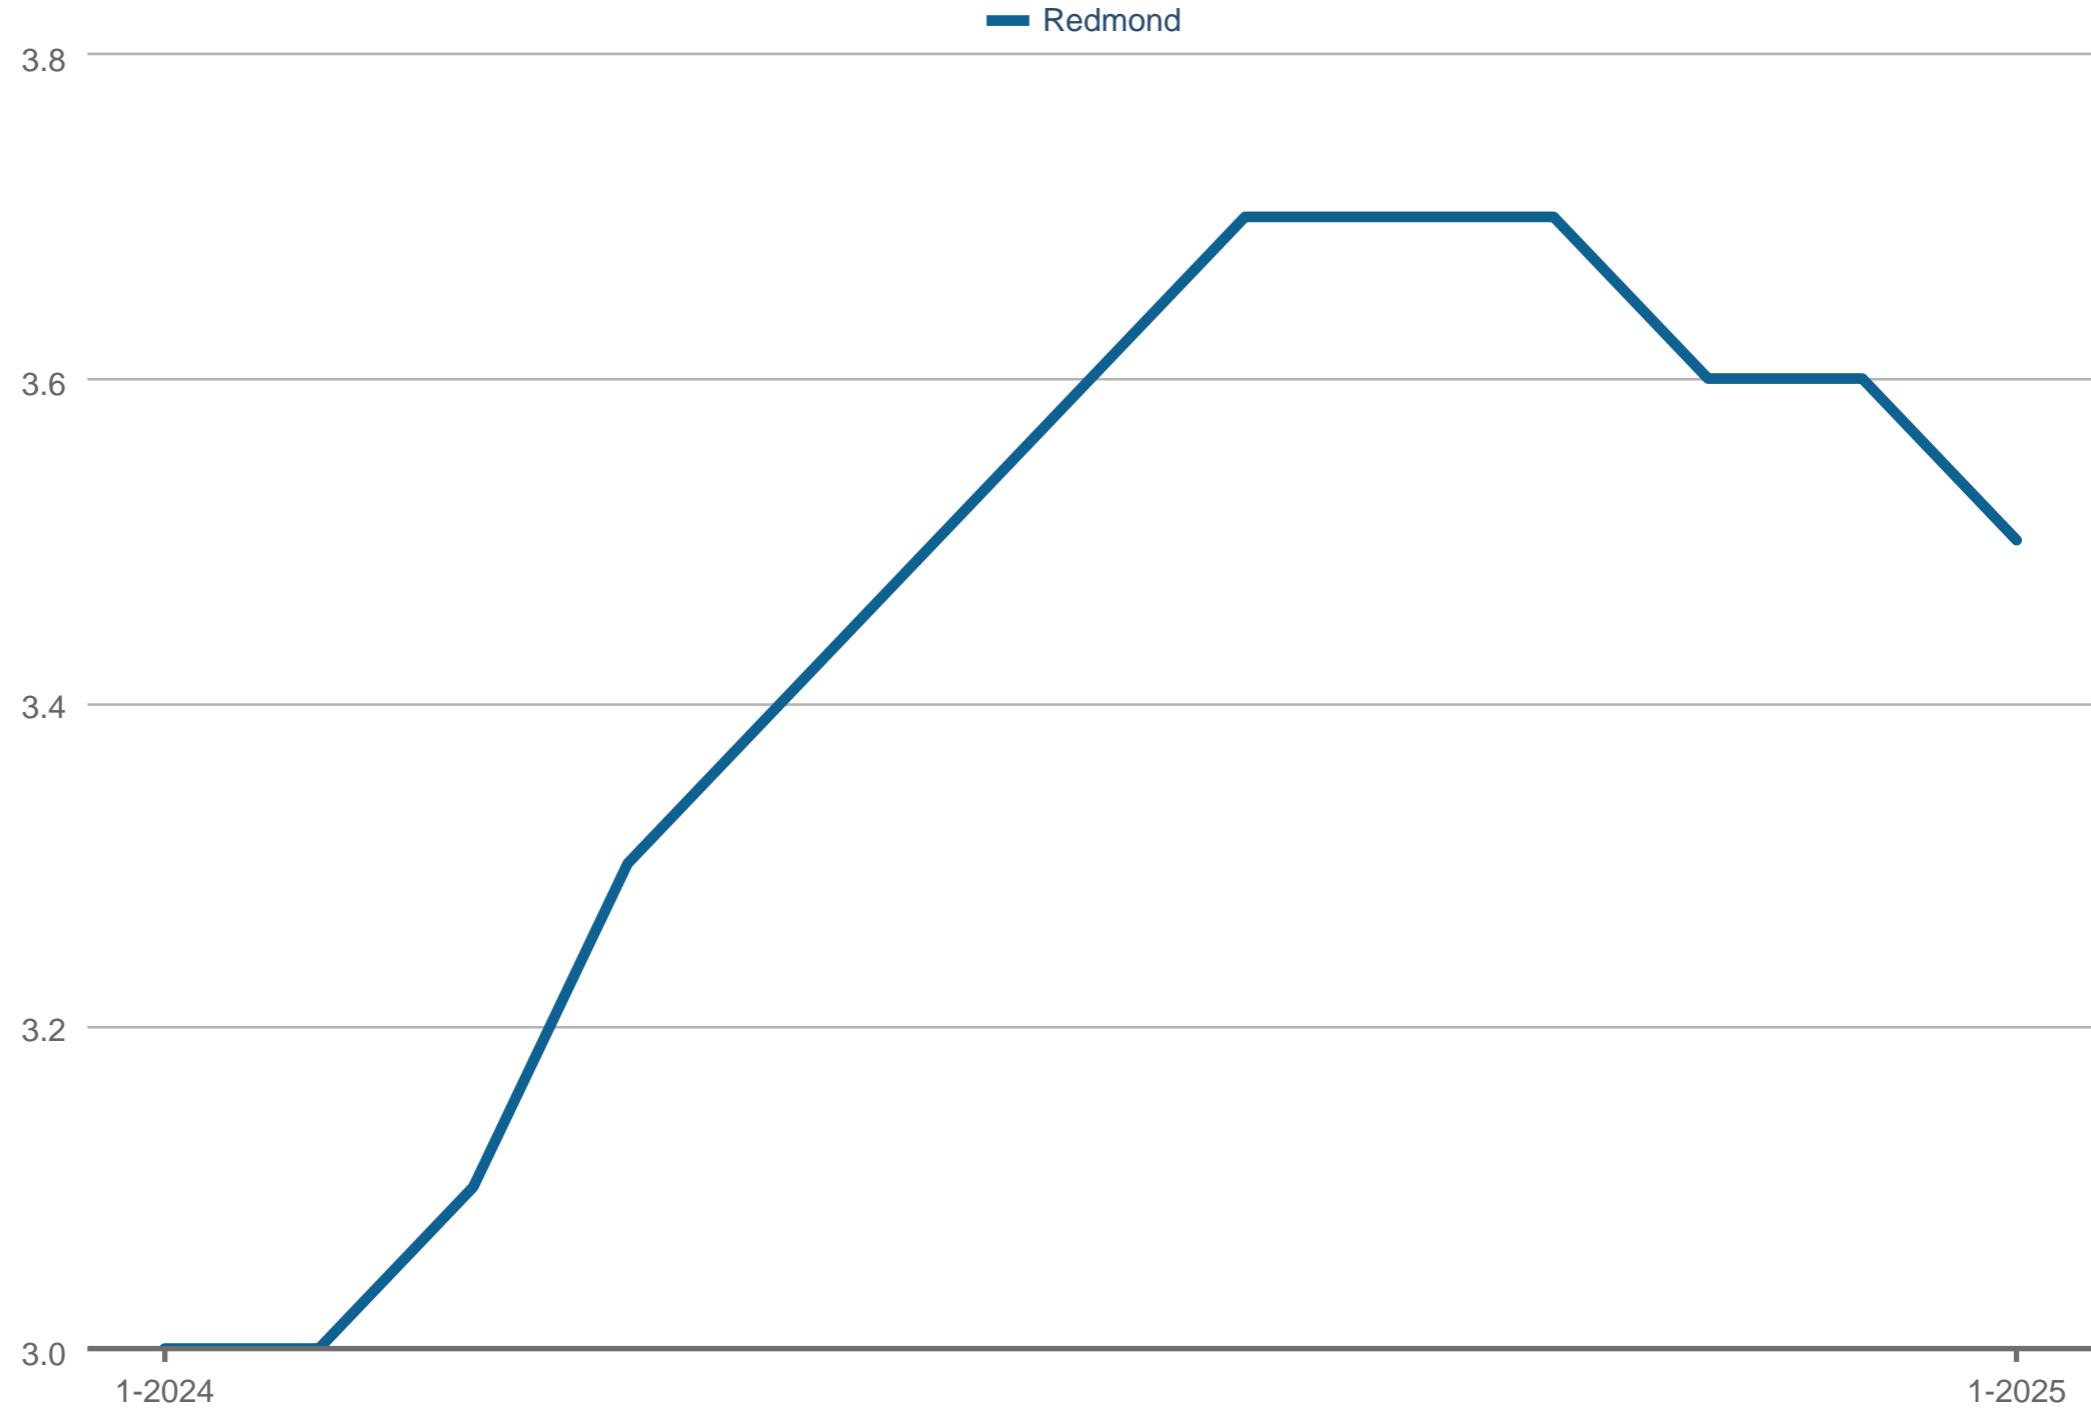

### Months of Supply

Redmond: Single Family

Each data point is 12 months of activity. Data is from February 3, 2025.

All data is from the Multiple Listing Service of Central Oregon. Data deemed reliable but not guaranteed. InfoSparks © 2026 ShowingTime Plus, LLC.