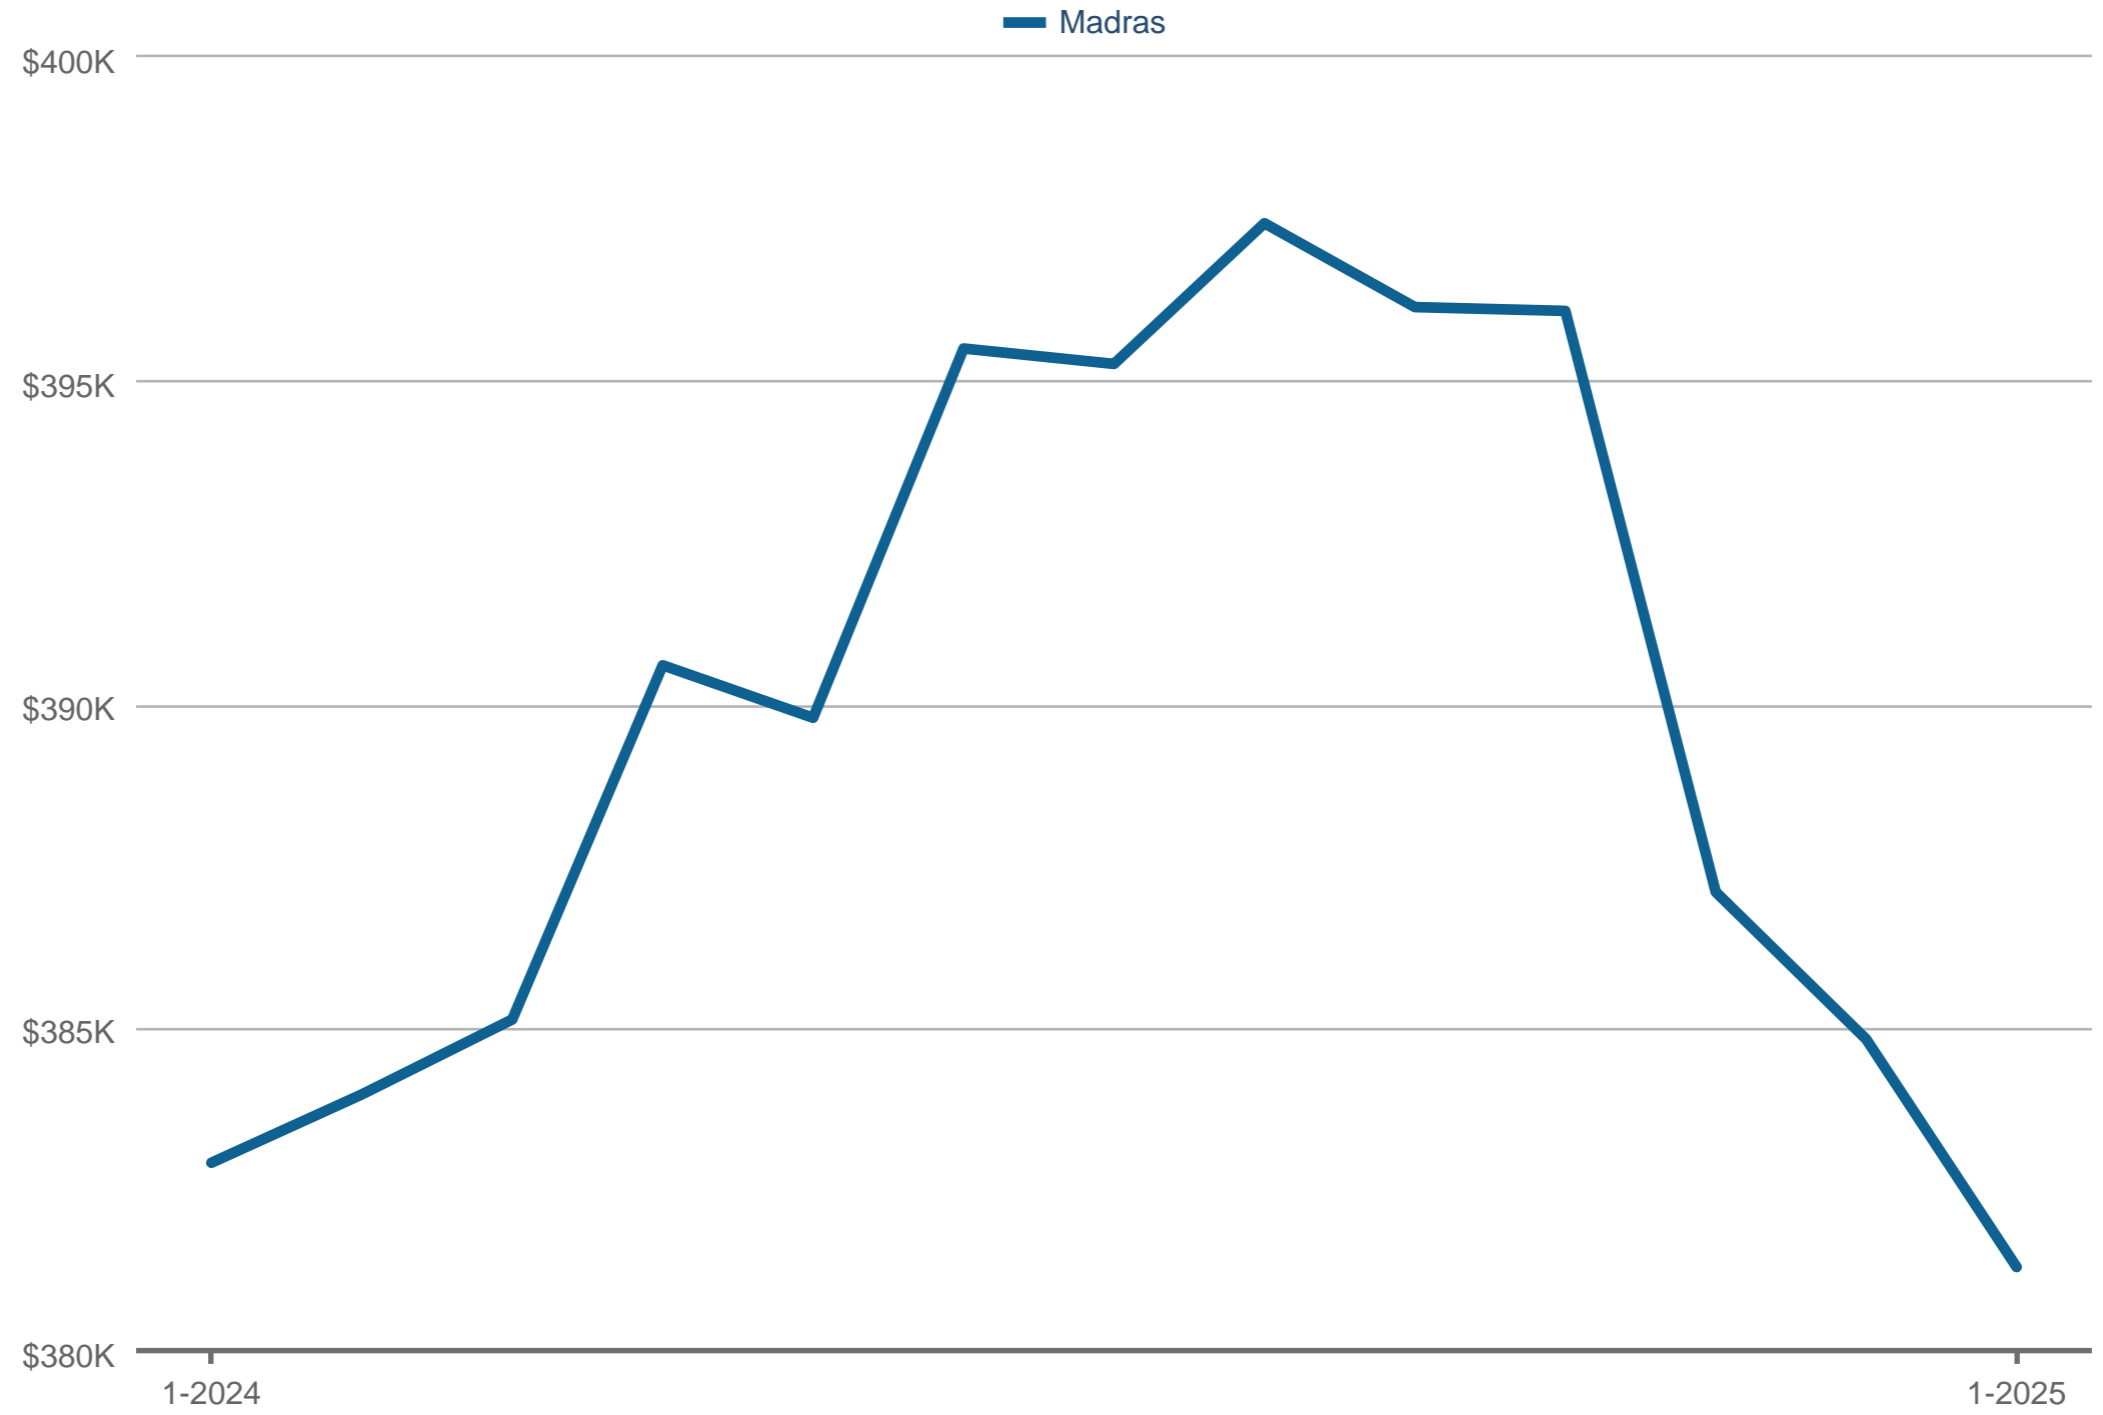

## Average Sales Price

Madras: Single Family

Each data point is 12 months of activity. Data is from February 3, 2025.

All data is from the Multiple Listing Service of Central Oregon. Data deemed reliable but not guaranteed. InfoSparks © 2026 ShowingTime Plus, LLC.