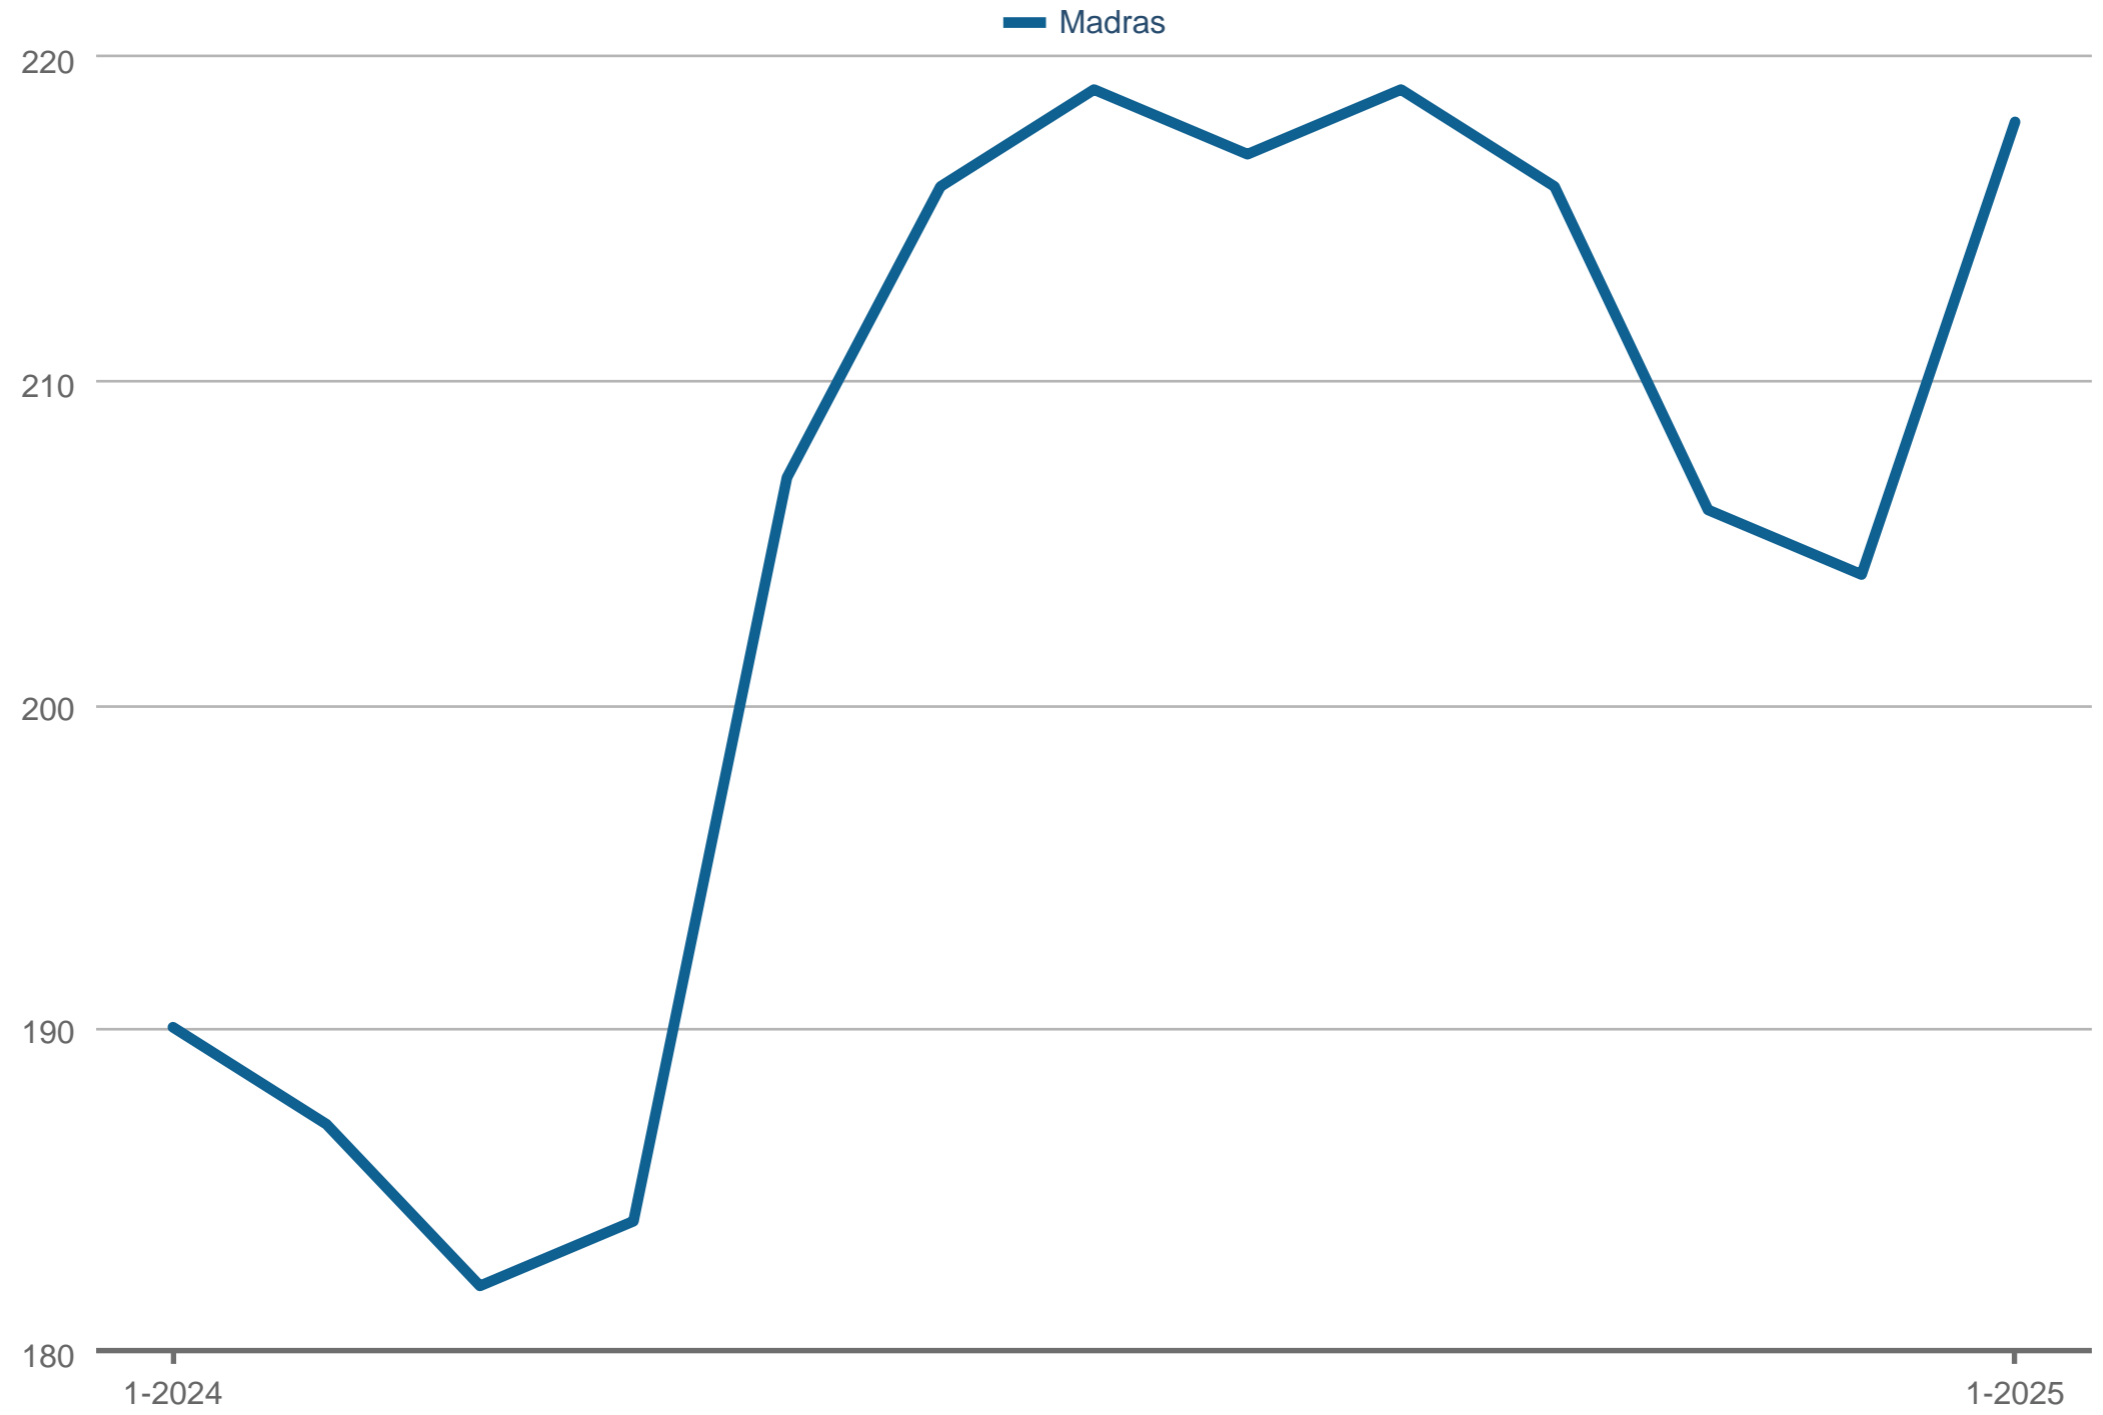

Catherine Emert

Strategic Realty LLC

Office: (541) 678-2520

Cell: (541) 678-2520

catherine@movetobend.com

New Listings

Madras: Single Family

Each data point is 12 months of activity. Data is from February 3, 2025.